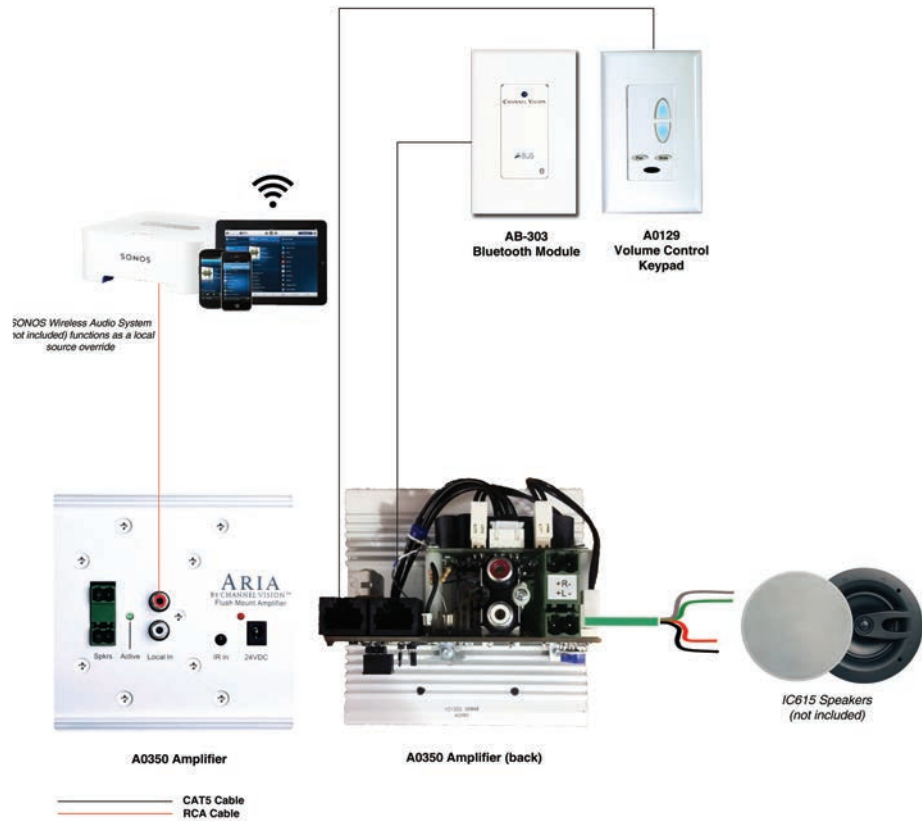

CHANNEL VISION™

• Intelligent Entertainment • Infrastructure • Security Solutions

High-Powered Bluetooth Audio Kit

A0919

The A0919 high-powered audio kit includes the ARIA® 100 watt amplifier, A-Bus® Bluetooth Local source and volume control keypad. The flush mount amplifier is equipped with an RCA output which allows a secondary source to function as a local source override. Include in-wall or in-ceiling speakers and your preferred wireless system as your local override (SONOS pictured below) for a complete 2 room audio system.

System Configurations

Benefits

- RCA output allows users to switch between two sources
- Incorporate a universal input module (AB-301) to extend your system into another zone
- Kit Includes: A0350 Flush Mount Amplifier, A0129 Volume Control Keypad & AB-303 Bluetooth Audio Streaming Module