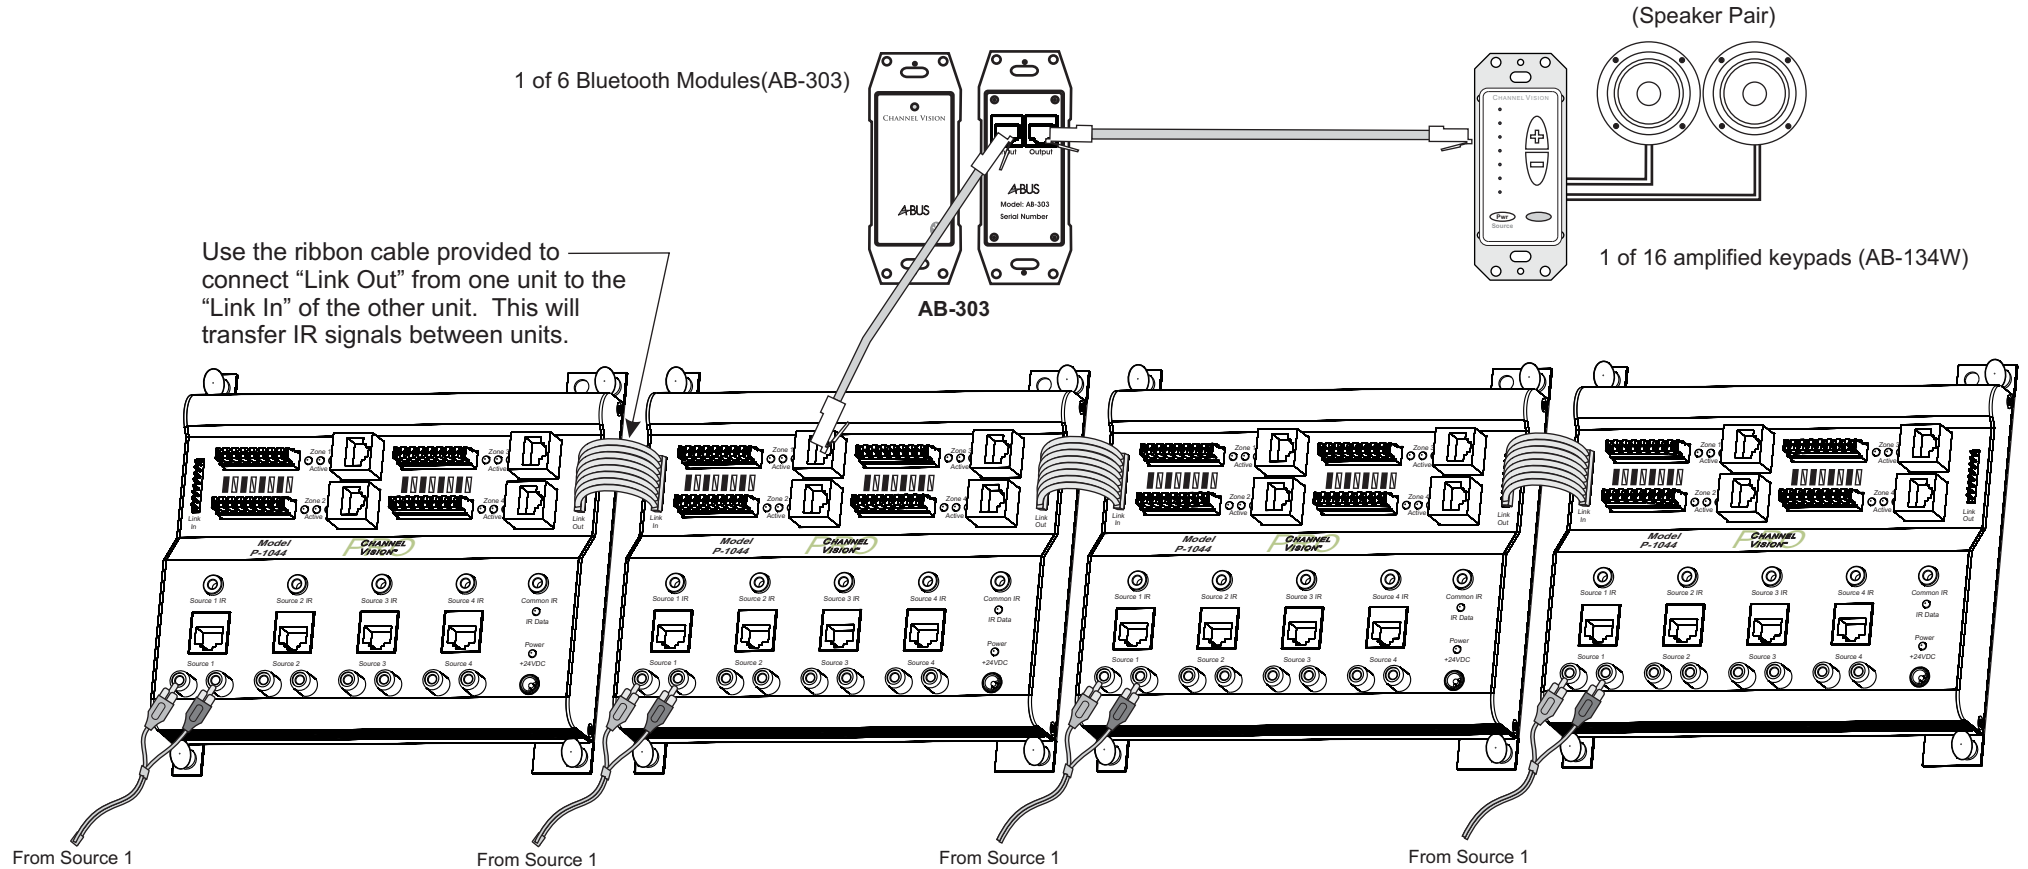

Morello Residence Channel Vision Technology

Parts List

Qty.	Model Number	Description	MSRP
1	C-0150E	50" Enclosure	\$184.00/each
1	C-0150HC	Hinged Cover 50" (L) x 14" (W)	\$82.00/each
4	P-1044	Matrix AV Controller, 4-Sources to 6-Zones	\$630.00/ea
16	AB-134W	Multi-Source Amplified Key Pad for A-BUS	\$218.00/ea
6	AB-303	Bluetooth Input Module for A-BUS	\$156.00/ea
1	C-0702	Bracket and Power Strip; 6 Outlets	\$28.00/ea

*You must split the audio feeds into all 4 units in order to hear that source in all 16 zones.

Note: All 4 P-1044's shown above must be powered by an AB-T2454 power supply. These power supplies are not shown in the diagram above. Each P-1044 will come with a power supply.