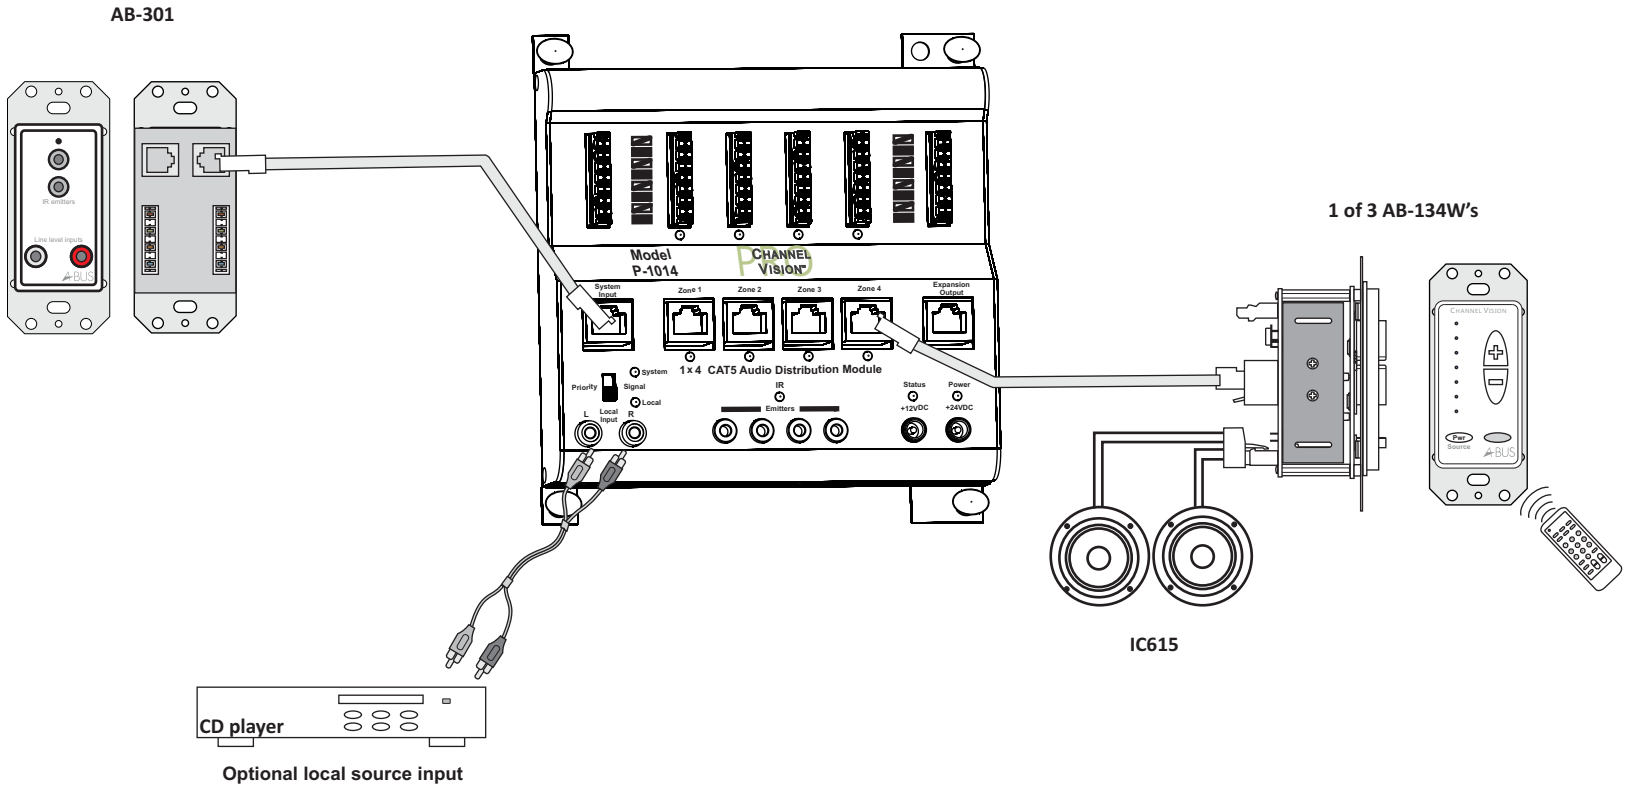

Training Room

Parts List

<u>Qty.</u>	<u>Model #</u>	<u>Description</u>	<u>MSRP</u>
1	P-1014	Single Source/4-Zone A-BUS Matrix	\$290.00/ea
3	AB-134W	Multi-Source Amplified Key Pad	\$218.00/ea
1	AB-301W	Local source input module for A-BUS	\$128.00/ea
3	IC615	6.5" In Ceiling Speaker (pair)	\$166.00/ea

CD player
Optional local source input

Jeremy Hoffman Single Zones Patio, Porch, Loft

Parts List

<u>Qty.</u>	<u>Model #</u>	<u>Description</u>
3	A0350	Amplifier, In Wall 100 Watt Class D Amp w/ Cat5 audio and Local Source Input
3	A0129	Keypad Controller for Single Room Systems
3	AB-303	Bluetooth Input Module
2	OS611	6.5" Soprano Series Marine/Outdoor speaker (Pair) (For Patio/Porch)
1	IW614	6.5" Rectangular In Wall Speaker (Pair) (For Loft)

Jeremy Hoffman Bonus Room

Parts List

Qty.	Model #	Description
1	A4603	Matrix AV Controller, 4-Sources to 6-Zone
1	A1260	Power Amplifier, 12 x 60 watts, Global or Zone Input
1	A0127W	Keypad Controller for ARIA A46xx, with IR Receiver (White)
1	Ab303	Wireless Bluetooth receiver module
1	Breakout Plate	A0316 Breakout Plate
1	056-009	15VDC power supply for breakout plate
4	IC815	8" In Ceiling Speaker (pair)