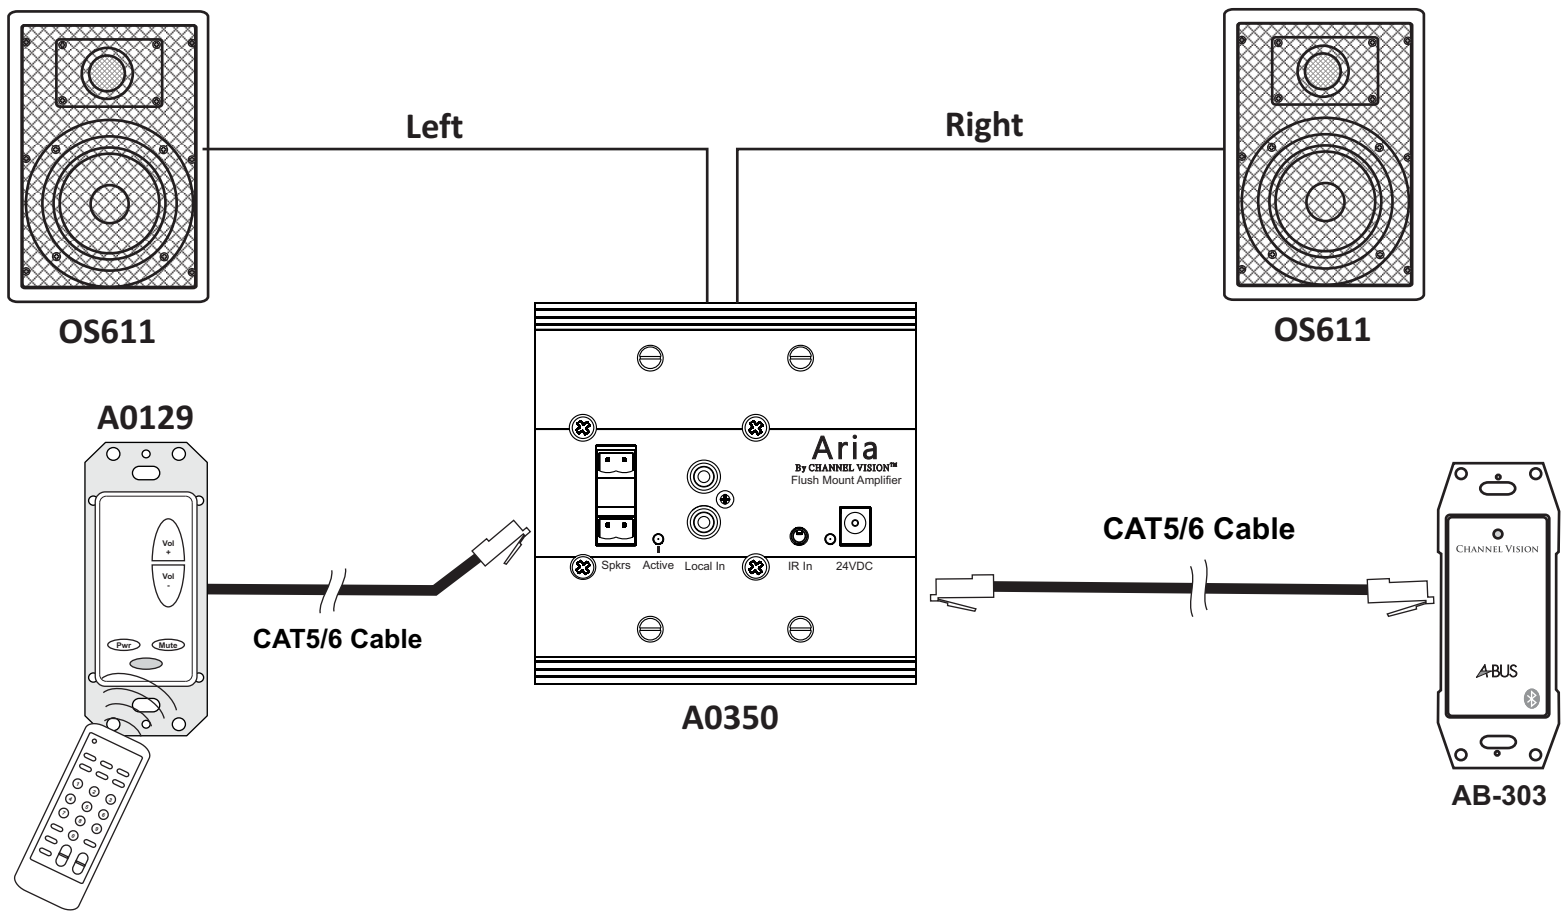

Training Room

Parts List

<u>Qty.</u>	<u>Model #</u>	<u>Description</u>	<u>MSRP</u>
1	P-1014	Single Source/4-Zone A-BUS Matrix	\$290.00/ea
3	AB-134W	Multi-Source Amplified Key Pad	\$218.00/ea
1	AB-301W	Local source input module for A-BUS	\$128.00/ea
3	IC615	6.5" In Ceiling Speaker (pair)	\$166.00/ea

CD player
Optional local source input

Jeremy Hoffman Single Zones Patio, Porch, Loft

Parts List

<u>Qty.</u>	<u>Model #</u>	<u>Description</u>
3	A0350	Amplifier, In Wall 100 Watt Class D Amp w/ Cat5 audio and Local Source Input
3	A0129	Keypad Controller for Single Room Systems
3	AB-303	Bluetooth Input Module
2	OS611	6.5" Soprano Series Marine/Outdoor speaker (Pair) (For Patio/Porch)
1	IW614	6.5" Rectangular In Wall Speaker (Pair) (For Loft)

Jeremy Hoffman Bonus Room

Parts List

Qty.	Model #	Description
1	A4603	Matrix AV Controller, 4-Sources to 6-Zone
1	A1260	Power Amplifier, 12 x 60 watts, Global or Zone Input
1	A0127W	Keypad Controller for ARIA A46xx, with IR Receiver (White)
1	Ab303	Wireless Bluetooth receiver module
1	Breakout Plate	A0316 Breakout Plate
1	056-009	15VDC power supply for breakout plate
4	IC815	8" In Ceiling Speaker (pair)