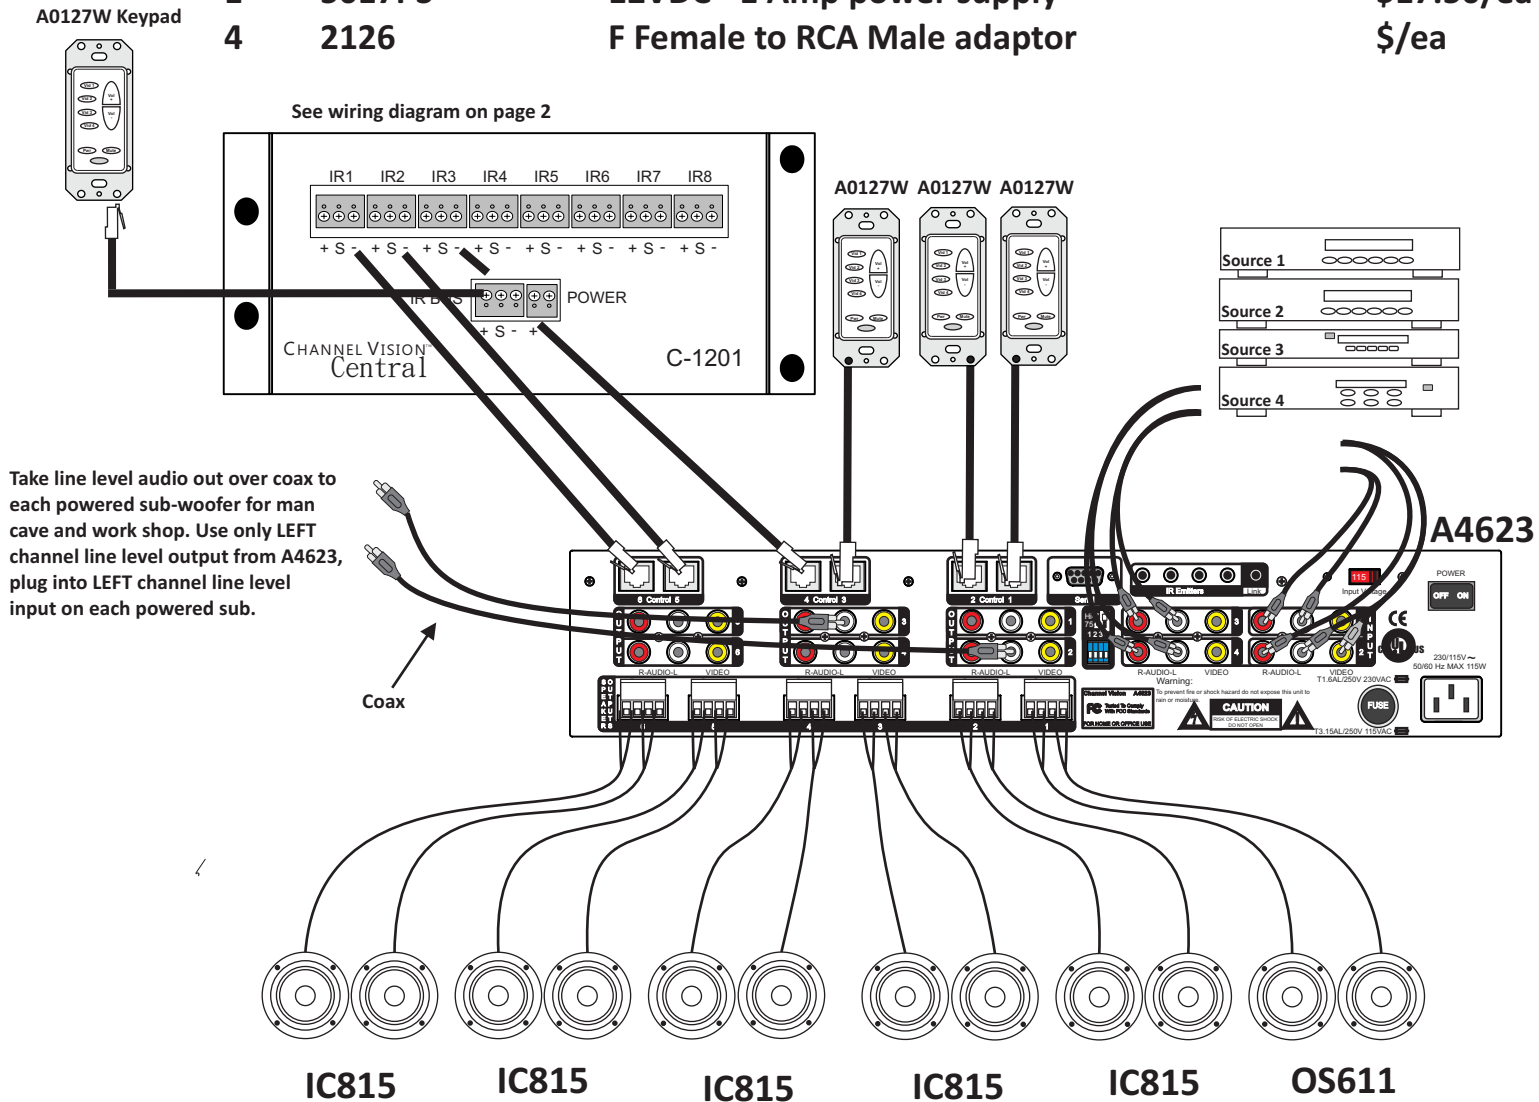

Parts List

Qty.	Model Number	Description	MSRP
1	A4623	Amplified AV System, 4-Sources to 6-Zones.	\$1,590.00/ea
4	A0127W	Keypad Controller for ARIA	\$66.00/ea
1	C-1201	IR Distribution Module	\$/ea
5	IC815	Speaker, in-ceiling 6.5"(pair)	\$166.00/ea
1	OS611	6.5" Outdoor water resistant speaker	\$244.00/ea
1	A0505	Aria Remote Control	\$24.00/ea
1	5017PS	12VDC - 1 Amp power supply	\$17.50/ea
4	2126	F Female to RCA Male adaptor	\$/ea

Wiring Diagram For Keypad

Insert into A4623 Keypad inputs