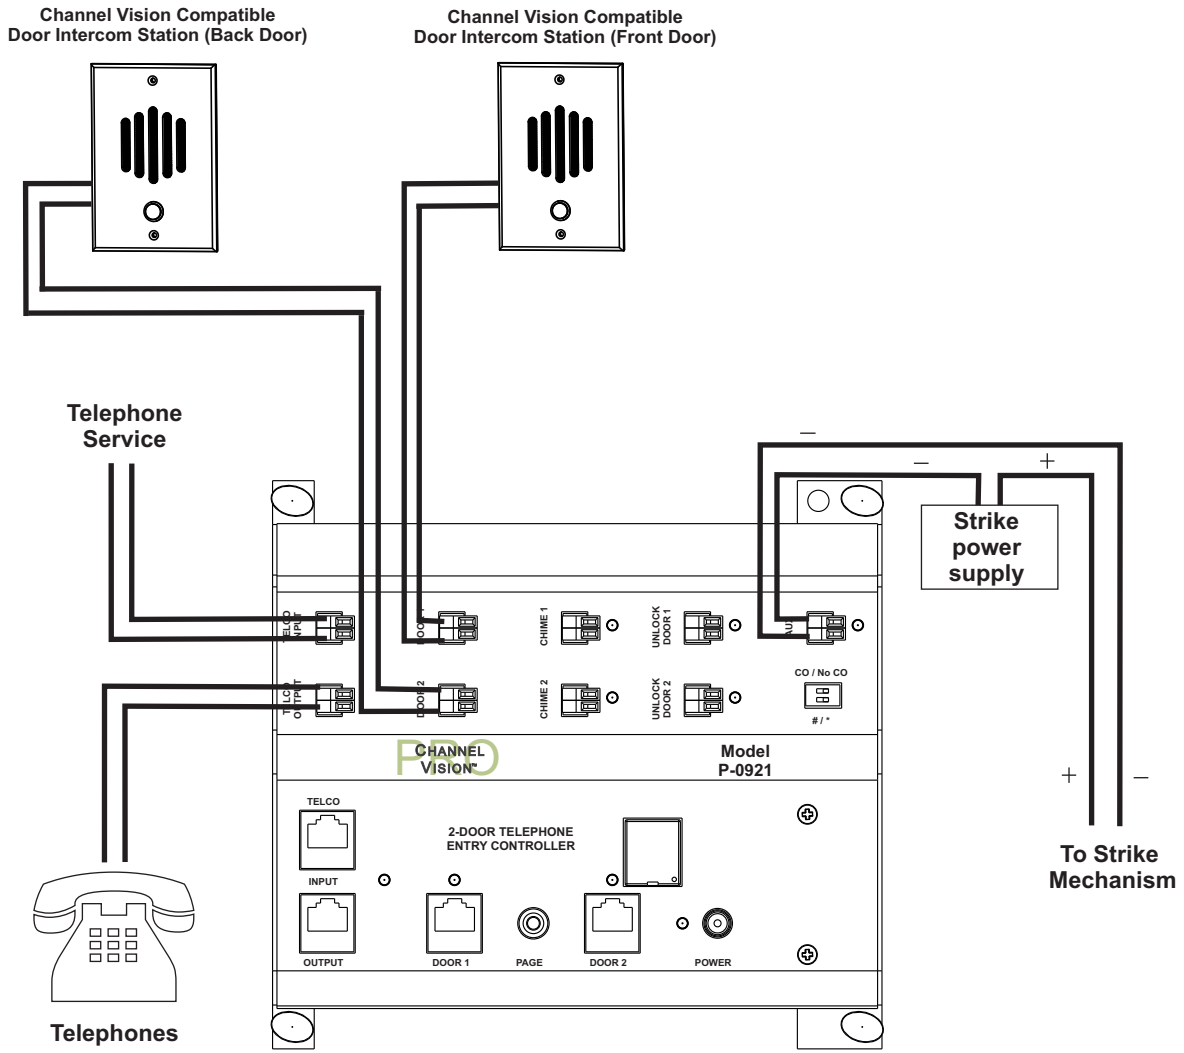

# GF Fire Station

## Parts List

<u>Qty.</u>	<u>Model #</u>	<u>Description</u>	<u>MSRP</u>
1	P-0921	2 door telephone entry controller	\$490.00/ea
2	DP-xxxx	DP front door intercom station	\$484.00/ea
1	DS-Keypad	Access Keypad	\$150.00/ea

# Backdoor keypad wiring diagram