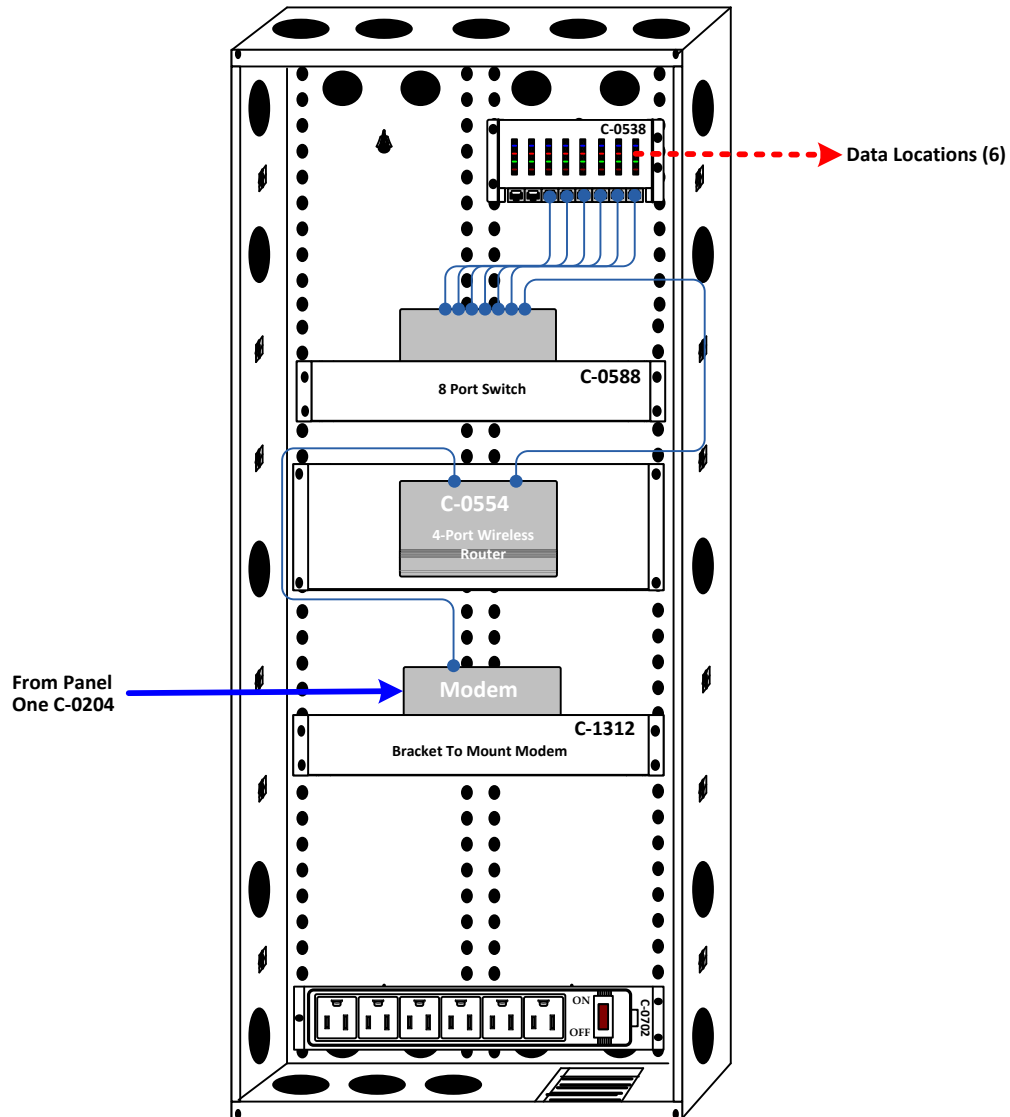

New Mendenhall Home Channel Vision Technology

Parts List

Qty:	Part:	Description:	MSRP
1	C-0150E	50" Enclosure	\$184.00/ea
1	C-0150D	Smoke Hinged Door 50" (L) x 14" (W)	\$270.38/ea
1	C-0204	1 in 4 out RF splitter	\$22.50/ea
1	C-0202	1 In 2 Out RF Splitter	\$15.12/ea
1	C-0354	4 Input Modulator with Bracket	\$490.00/ea
2	P-0328	Affinity™ 3x8 Digital Cable Combiner Includes IR-4101 & A0511	\$350.00/ea
3	IR-4101	IR-Coax Adapter with Built-in IR-Receiver	\$63.50/ea
3	A0511	Mini-Remote Control for Affinity™ Digital Cable Combiner	\$10.00/ea
1	C-0410	4 CO-line Surge Protector Module	\$60.00/ea
1	C-0437	RJ-45 Telephone Distribution, supports up to 12 telephone outlets	\$72.46/ea
1	C-0702	Bracket and Power Strip; 6 Outlets with horizontal plug orientation	\$28.00/ea

New Mendendhall Home Channel Vision Technology

Parts List

Qty:	Part #:	Description:	MSRP
1	C-0138E	38" Enclosure	\$125.52/ea
1	C-0138D	Smoke Hinged Door 38" (L) x 14" (W)	\$231.44/ea
1	C-0588	8-port Gigabit Switch	\$130.00/ea
1	C-0538	8-Port CAT5/6 Data Patch Panel	\$78.00/ea
1	C-0554	4 Port Wireless N Router	\$154.00/ea
1	C-1312	Universal product holder	\$29.50/ea
1	C-0702	Bracket and Power Strip; 6 Outlets with horizontal plug orientation	\$28.00/ea

Date: 7-30-14

Sheet #: 3 of 3

Drawing #: C10M2SOT8TE0D6A4

Design Example Not to Scale

New Mendenhall Home Channel Vision Central

Parts List

Qty.	Model #	Description	MSRP
1	A4603	Matrix AV Controller, 4-Sources to 6-Zones	\$900.00/ea
1	A1260	Power Amplifier, 12 x 60 watts	\$1,440.00/ea
4	A0127W	Keypad Controller for ARIA A46xx	\$64.00/ea
4	IC815	Speaker, in-ceiling 8" Soprano	\$198.00/ea