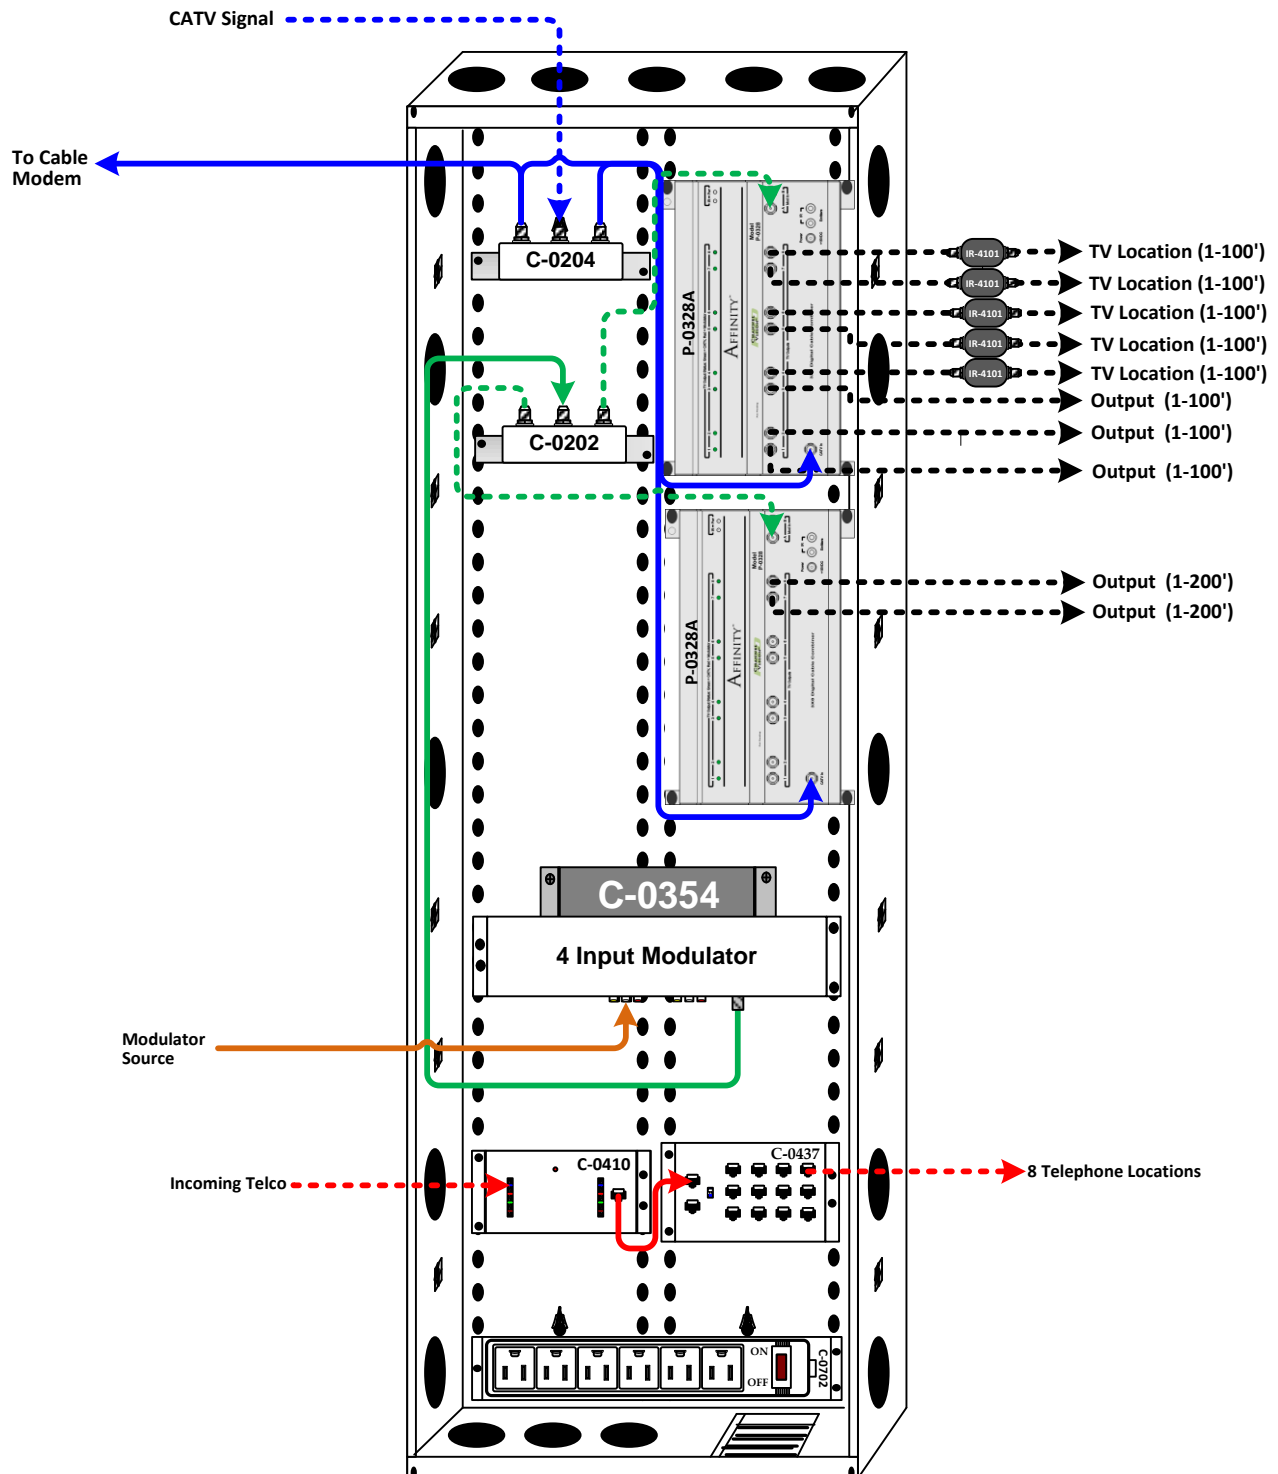

New Mendenhall Home Channel Vision Technology

Parts List

Qty:	Part:	Description:	MSRP
1	C-0150E	50" Enclosure	\$184.00/ea
1	C-0150D	Smoke Hinged Door 50" (L) x 14" (W)	\$270.38/ea
1	C-0204	1 in 4 out RF splitter	\$22.50/ea
1	C-0202	1 In 2 Out RF Splitter	\$15.12/ea
1	C-0354	4 Input Modulator with Bracket	\$490.00/ea
2	P-0328	Affinity™ 3x8 Digital Cable Combiner Includes IR-4101 & A0511	\$350.00/ea
3	IR-4101	IR-Coax Adapter with Built-in IR-Receiver	\$63.50/ea
3	A0511	Mini-Remote Control for Affinity™ Digital Cable Combiner	\$10.00/ea
1	C-0410	4 CO-line Surge Protector Module	\$60.00/ea
1	C-0437	RJ-45 Telephone Distribution, supports up to 12 telephone outlets	\$72.46/ea
1	C-0702	Bracket and Power Strip; 6 Outlets with horizontal plug orientation	\$28.00/ea

New Mendendhall Home Channel Vision Technology

Parts List

Qty:	Part #:	Description:	MSRP
1	C-0138E	38" Enclosure	\$125.52/ea
1	C-0138D	Smoke Hinged Door 38" (L) x 14" (W)	\$231.44/ea
1	C-0588	8-port Gigabit Switch	\$130.00/ea
1	C-0538	8-Port CAT5/6 Data Patch Panel	\$78.00/ea
1	C-0554	4 Port Wireless N Router	\$154.00/ea
1	C-1312	Universal product holder	\$29.50/ea
1	C-0702	Bracket and Power Strip; 6 Outlets with horizontal plug orientation	\$28.00/ea

Date: 7-30-14

Sheet #: 3 of 3

Drawing #: C10M2SOT8TE0D6A4

Design Example Not to Scale

New Mendenhall Home Channel Vision Central

Parts List

Qty.	Model #	Description	MSRP
1	A4603	Matrix AV Controller, 4-Sources to 6-Zones	\$900.00/ea
1	A1260	Power Amplifier, 12 x 60 watts	\$1,440.00/ea
4	A0127W	Keypad Controller for ARIA A46xx	\$64.00/ea
4	IC815	Speaker, in-ceiling 8" Soprano	\$198.00/ea