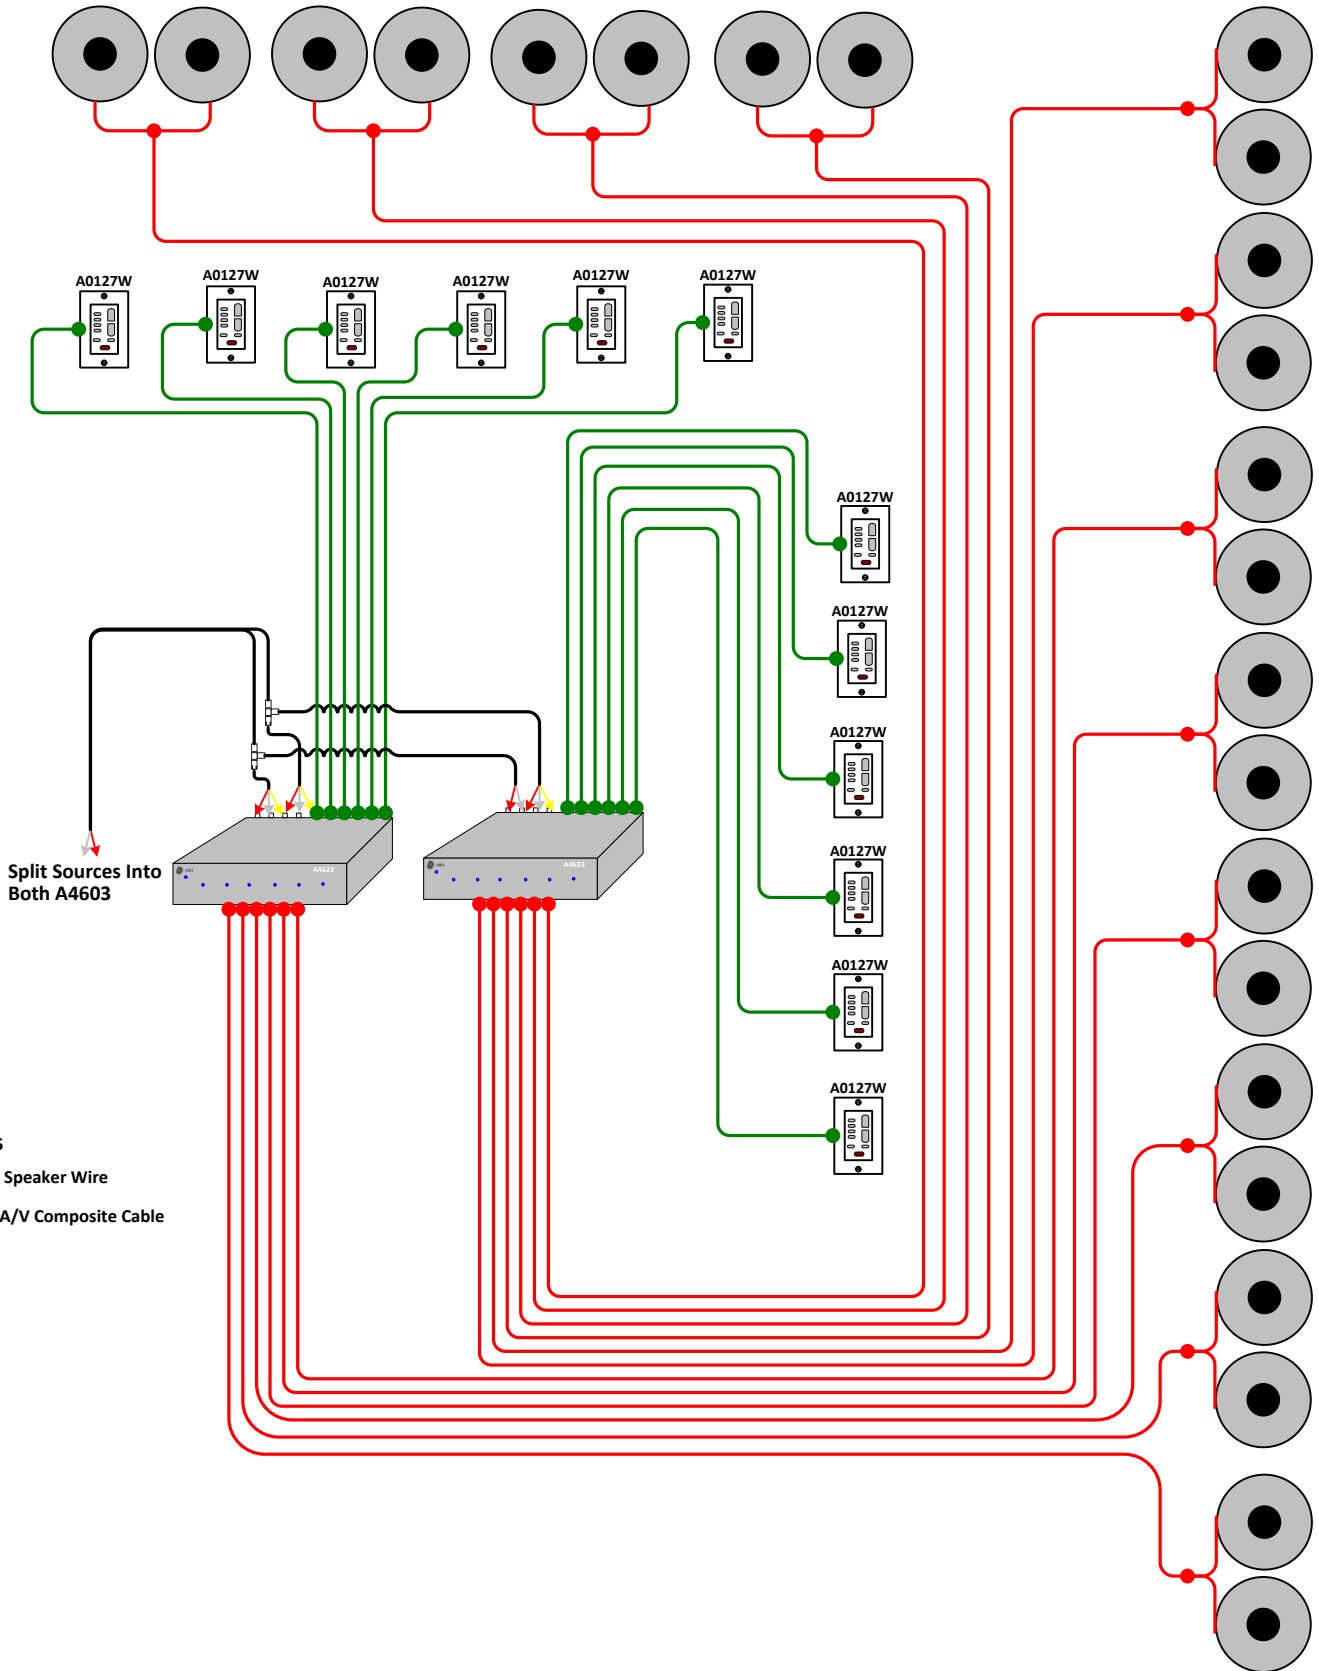

Chamkaur Channel Vision Central

Parts List

Qty.	Model #	Description	MSRP
1	C-0150E	50" Enclosure	\$184.00/each
1	C-0150D	Smoke Hinged Door 50" (L) x 14" (W)	\$270.38/each
1	C-0354	4 Input Modulator with Bracket	\$490.00/each
1	C-0202	1 In 2 Out RF Splitter, 5-1000MHz, 3.5dB loss	\$15.12/each
1	C-0204	1 In 4 Out RF Splitter, 5-1000MHz, 7dB loss	\$22.50/each
2	P-0328	Affinity™ 3x8 Digital Cable Combiner Includes IR-4101 & A0511	\$350.00/each
13	IR-4101	IR-Coax Adapter with Built-in IR-Receiver	\$63.50/each
13	A0511	Mini-Remote Control for Affinity™ Digital Cable Combiner	\$10.00/each
3	HS-2	2-way splitter/combiner, 1GHz, DC pass all port	\$9.50/each
1	C-0439	Telephone Distribution Module: 4 CO lines;15 locations;110	\$66.00/each
1	C-0702	Bracket and Power Strip; 6 Outlets	\$28.00/each

Chamkaur Channel Vision Central

Parts List

Qty.	Model #	Description	MSRP
1	C-0138E	38" Enclosure	\$125.52/each
1	C-0138D	Smoke Plexi Hinged Door 38" (L) x 14" (W)	\$231.44/each
2	C-0588	8-port Gigabit Switch	\$130.00/each
2	C-0538	8-Port CAT6 Data Patch Panel certified 1000 Mbps	\$78.00/each
1	C-1312	Universal product holder (fits products up to 11.25"(L) x 3.25(H)"	\$29.50/each
1	C-0702	Bracket and Power Strip; 6 Outlets	\$28.00/each

Chamkaur Channel Vision Central

Qty:	Part:	Description:	MSRP:
12	A0127W	Keypad Controller for ARIA A46xx, with IR Receiver (White)	\$66.00/ea
2	A4623	Amplified Matrix AV Controller, 4-Sources to 6-Zones; IR & RS-232	\$1,590.00/ea
12	IC615	Speaker, in-ceiling 6.5" loudspeaker 160 Watt (pair)	\$166.00/ea
TBD	3104 HQ	RCA Y Connector (two needed per source)	\$7.50/ea

Wiring Key

- CAT5
- 16/4 Speaker Wire
- RCA A/V Composite Cable