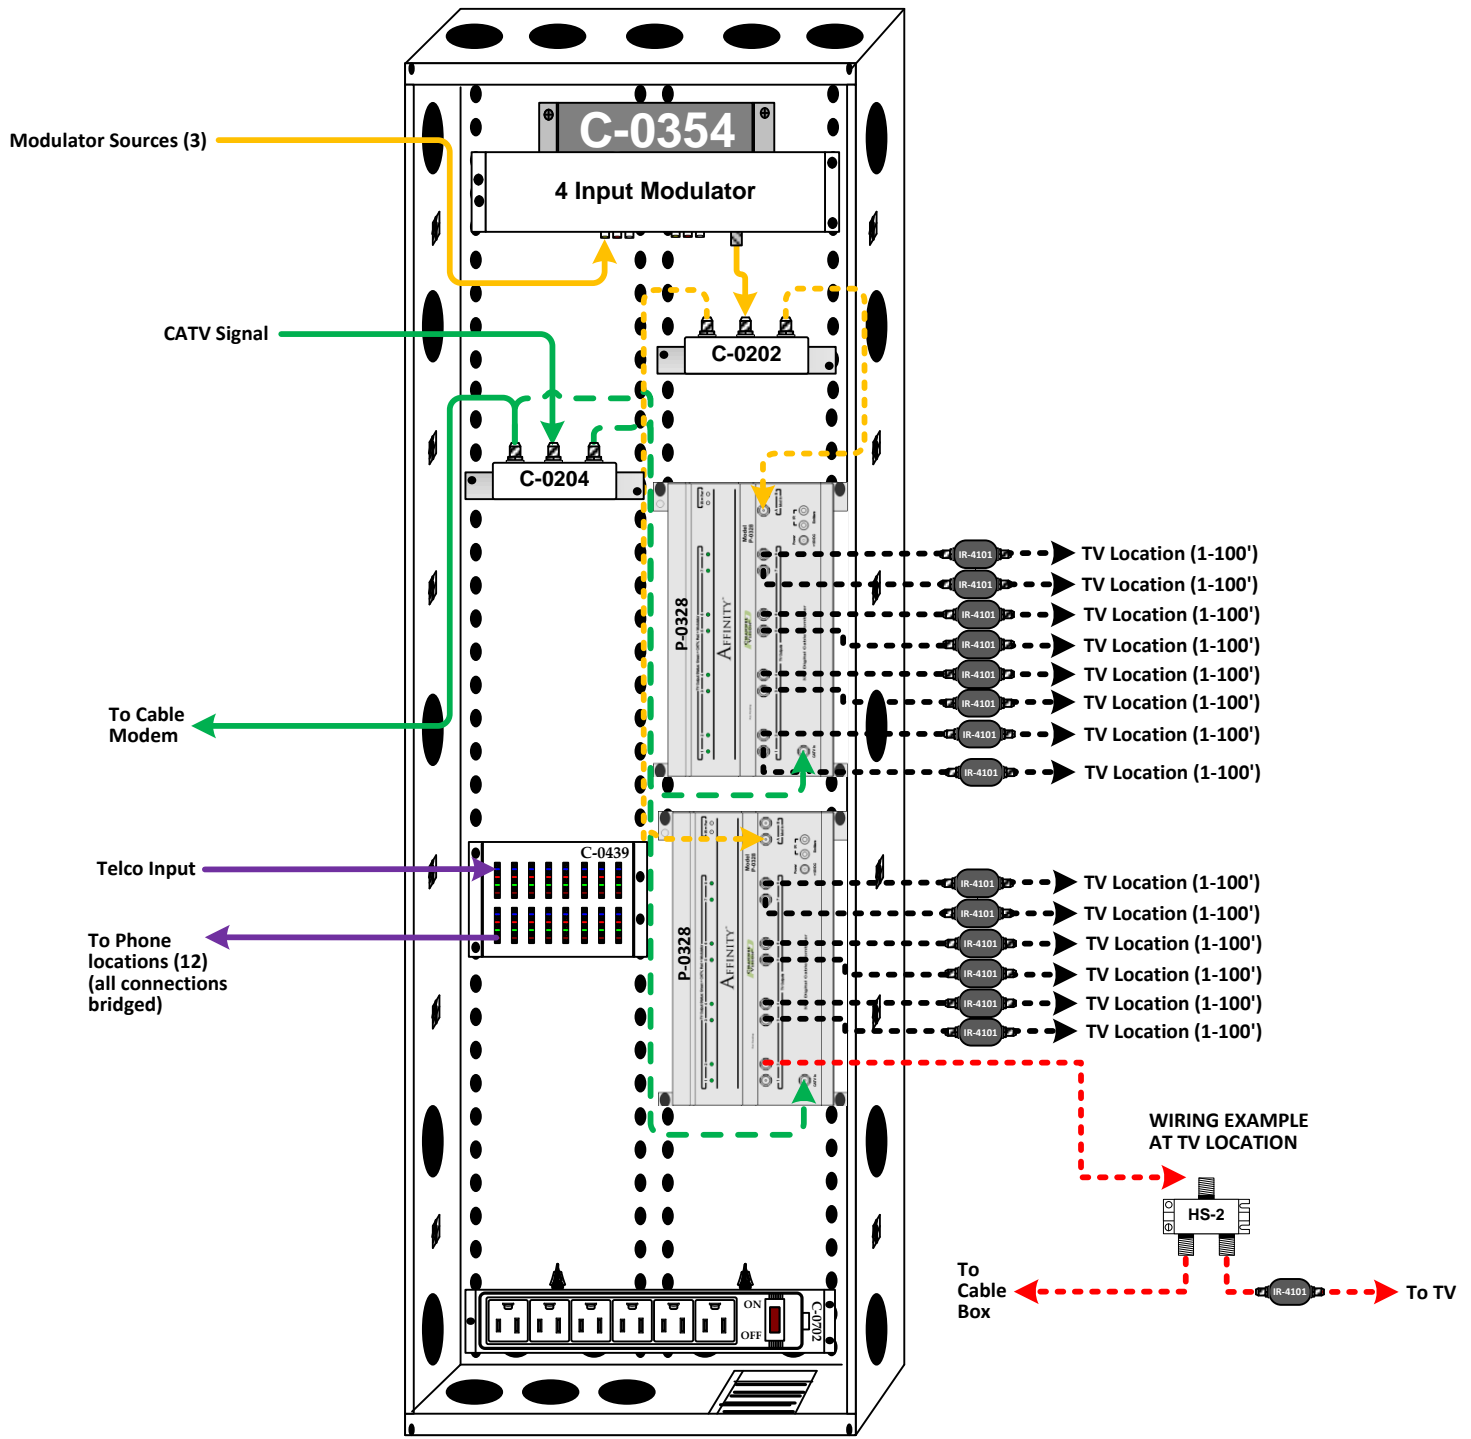

Chamkaur Channel Vision Central

Parts List

Qty.	Model #	Description	MSRP
1	C-0150E	50" Enclosure	\$184.00/each
1	C-0150D	Smoke Hinged Door 50" (L) x 14" (W)	\$270.38/each
1	C-0354	4 Input Modulator with Bracket	\$490.00/each
1	C-0202	1 In 2 Out RF Splitter, 5-1000MHz, 3.5dB loss	\$15.12/each
1	C-0204	1 In 4 Out RF Splitter, 5-1000MHz, 7dB loss	\$22.50/each
2	P-0328	Affinity™ 3x8 Digital Cable Combiner Includes IR-4101 & A0511	\$350.00/each
13	IR-4101	IR-Coax Adapter with Built-in IR-Receiver	\$63.50/each
13	A0511	Mini-Remote Control for Affinity™ Digital Cable Combiner	\$10.00/each
3	HS-2	2-way splitter/combiner, 1GHz, DC pass all port	\$9.50/each
1	C-0439	Telephone Distribution Module: 4 CO lines;15 locations;110	\$66.00/each
1	C-0702	Bracket and Power Strip; 6 Outlets	\$28.00/each

Chamkaur Channel Vision Central

Parts List

Qty.	Model #	Description	MSRP
1	C-0138E	38" Enclosure	\$125.52/each
1	C-0138D	Smoke Plexi Hinged Door 38" (L) x 14" (W)	\$231.44/each
2	C-0588	8-port Gigabit Switch	\$130.00/each
2	C-0538	8-Port CAT6 Data Patch Panel certified 1000 Mbps	\$78.00/each
1	C-1312	Universal product holder (fits products up to 11.25"(L) x 3.25(H)"	\$29.50/each
1	C-0702	Bracket and Power Strip; 6 Outlets	\$28.00/each

Chamkaur Channel Vision Central

Qty:	Part:	Description:	MSRP:
12	A0127W	Keypad Controller for ARIA A46xx, with IR Receiver (White)	\$66.00/ea
2	A4623	Amplified Matrix AV Controller, 4-Sources to 6-Zones; IR & RS-232	\$1,590.00/ea
12	IC615	Speaker, in-ceiling 6.5" loudspeaker 160 Watt (pair)	\$166.00/ea
TBD	3104 HQ	RCA Y Connector (two needed per source)	\$7.50/ea

Wiring Key

- CAT5
- 16/4 Speaker Wire
- RCA A/V Composite Cable