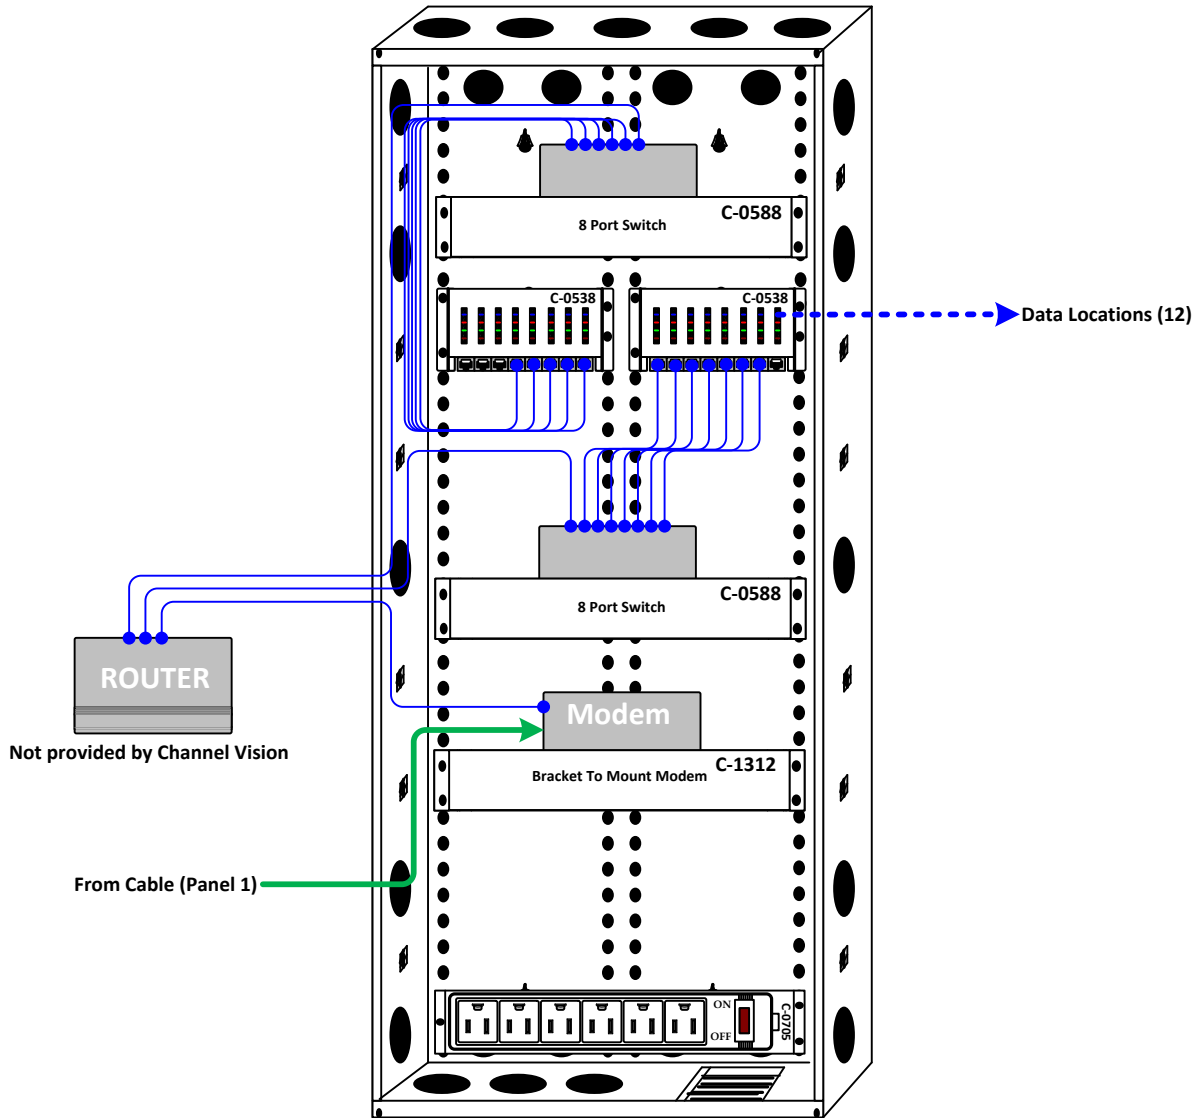

Chamkaur Channel Vision Central

Parts List

Qty.	Model #	Description	MSRP
1	C-0150E	50" Enclosure	\$184.00/each
1	C-0150D	Smoke Hinged Door 50" (L) x 14" (W)	\$270.38/each
1	C-0354	4 Input Modulator with Bracket	\$490.00/each
1	C-0202	1 In 2 Out RF Splitter, 5-1000MHz, 3.5dB loss	\$15.12/each
1	C-0204	1 In 4 Out RF Splitter, 5-1000MHz, 7dB loss	\$22.50/each
2	P-0328	Affinity™ 3x8 Digital Cable Combiner Includes IR-4101 & A0511	\$350.00/each
13	IR-4101	IR-Coax Adapter with Built-in IR-Receiver	\$63.50/each
13	A0511	Mini-Remote Control for Affinity™ Digital Cable Combiner	\$10.00/each
3	HS-2	2-way splitter/combiner, 1GHz, DC pass all port	\$9.50/each
1	C-0439	Telephone Distribution Module: 4 CO lines;15 locations;110	\$66.00/each
1	C-0702	Bracket and Power Strip; 6 Outlets	\$28.00/each

Chamkaur Channel Vision Central

Parts List

Qty.	Model #	Description	MSRP
1	C-0138E	38" Enclosure	\$125.52/each
1	C-0138D	Smoke Plexi Hinged Door 38" (L) x 14" (W)	\$231.44/each
2	C-0588	8-port Gigabit Switch	\$130.00/each
2	C-0538	8-Port CAT6 Data Patch Panel certified 1000 Mbps	\$78.00/each
1	C-1312	Universal product holder (fits products up to 11.25"(L) x 3.25(H)"	\$29.50/each
1	C-0702	Bracket and Power Strip; 6 Outlets	\$28.00/each

Chamkaur Channel Vision Central

Qty:	Part:	Description:	MSRP:
12	A0127W	Keypad Controller for ARIA A46xx, with IR Receiver (White)	\$66.00/ea
2	A4623	Amplified Matrix AV Controller, 4-Sources to 6-Zones; IR & RS-232	\$1,590.00/ea
12	IC615	Speaker, in-ceiling 6.5" loudspeaker 160 Watt (pair)	\$166.00/ea
TBD	3104 HQ	RCA Y Connector (two needed per source)	\$7.50/ea

Wiring Key

- CAT5
- 16/4 Speaker Wire
- RCA A/V Composite Cable