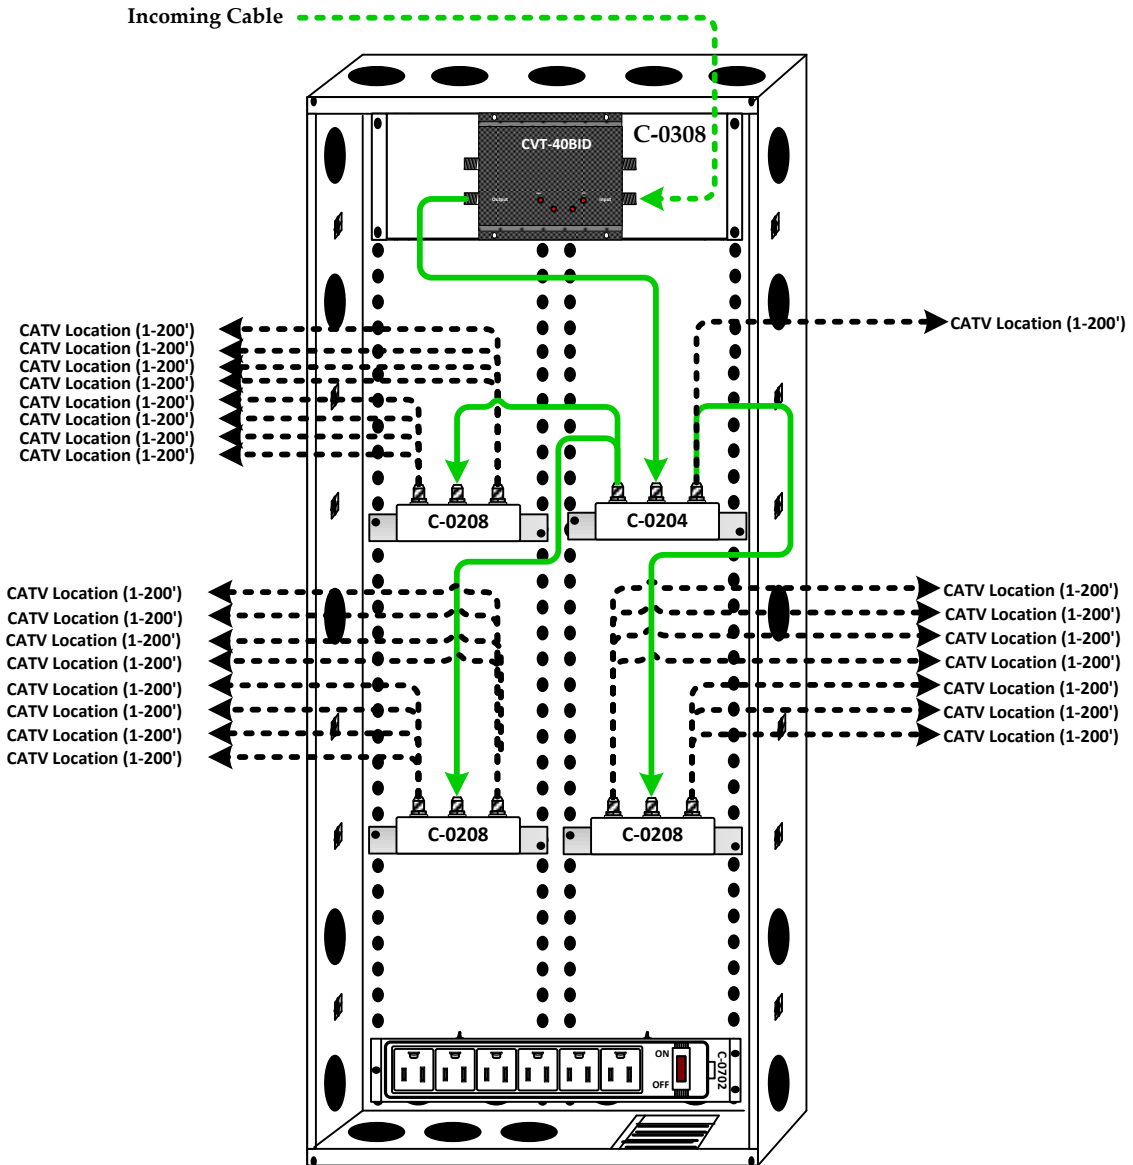

# Peters Residence Channel Vision Central

**Parts List**

Qty.	Model #	Description	MSRP
1	C-0138E	38" Enclosure	\$125.52/ea
1	C-0138D	Smoke Hinged Door 38" (L) x 14" (W)	\$231.44/ea
1	C-0204	1 In 4 Out RF Splitter	\$22.50/ea
3	C-0208	1 In 8 Out RF Splitter	\$35.50/ea
1	C-0308	12" x 5.5" horizontal mounting plate	\$20.94/ea
1	CVT-40BID	RF Amplifier, 40dBmVRF amplifier	\$384.00/ea
1	C-0702	Bracket and Power Strip; 6 Outlets	\$28.00/ea

# Peters Residence (First Half of Audio) Channel Vision Technology

Qty:	Part:	Description:	MSRP:
12	A0127W	Keypad Controller for ARIA A46xx, with IR Receiver (White)	\$64.00/ea
2	A4623	Matrix AV Controller, 4-Sources to 6-Zones; IR & RS-232	\$1590.00/ea
12	IC815	Speaker, in-ceiling 8" Soprano Series (pair)	\$188.00/ea

**Wiring Key**

- CAT5
- 16/4 Speaker Wire
- RCA A/V Composite Cable