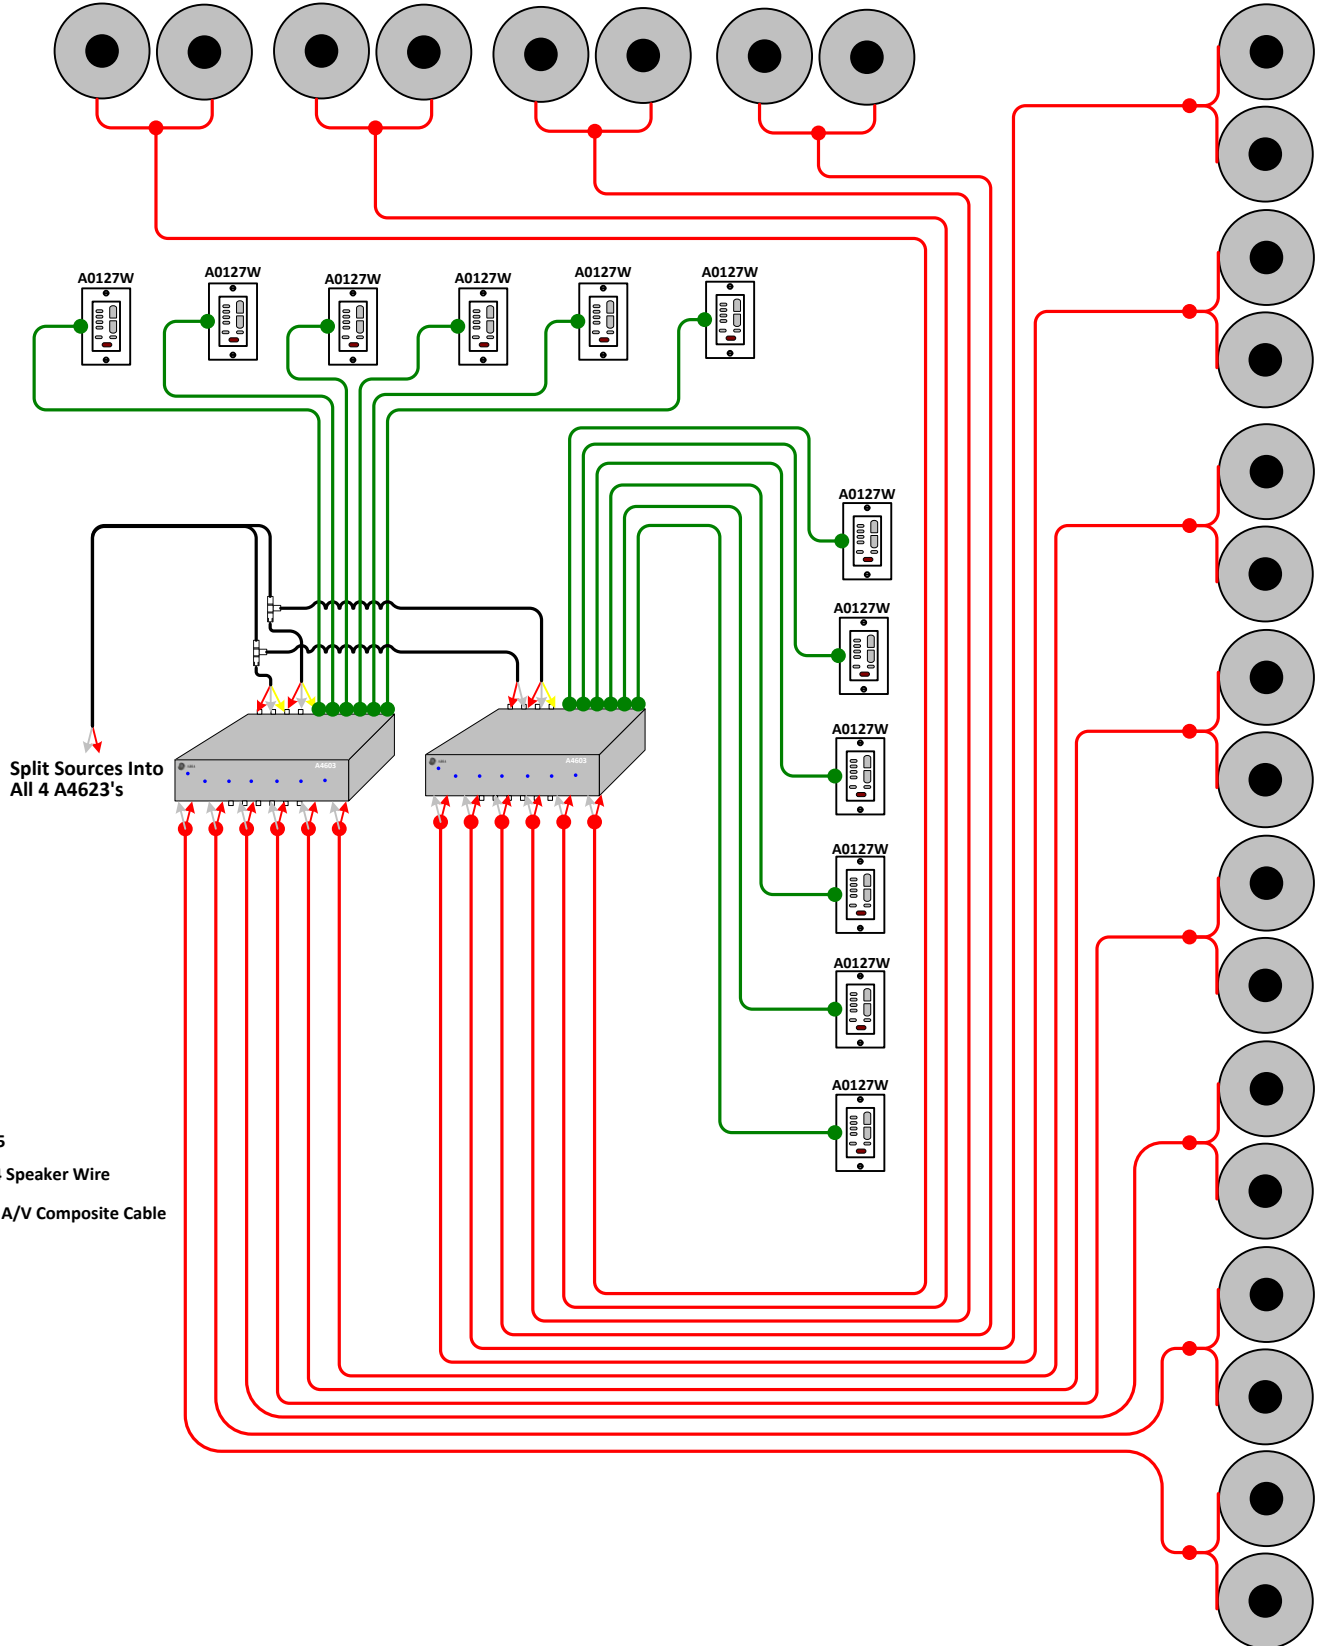

# Peters Residence Channel Vision Central

**Parts List**

Qty.	Model #	Description	MSRP
1	C-0138E	38" Enclosure	\$125.52/ea
1	C-0138D	Smoke Hinged Door 38" (L) x 14" (W)	\$231.44/ea
1	C-0204	1 In 4 Out RF Splitter	\$22.50/ea
3	C-0208	1 In 8 Out RF Splitter	\$35.50/ea
1	C-0308	12" x 5.5" horizontal mounting plate	\$20.94/ea
1	CVT-40BID	RF Amplifier, 40dBmVRF amplifier	\$384.00/ea
1	C-0702	Bracket and Power Strip; 6 Outlets	\$28.00/ea

# Peters Residence (First Half of Audio) Channel Vision Technology

Qty:	Part:	Description:	MSRP:
12	A0127W	Keypad Controller for ARIA A46xx, with IR Receiver (White)	\$64.00/ea
2	A4623	Matrix AV Controller, 4-Sources to 6-Zones; IR & RS-232	\$1590.00/ea
12	IC815	Speaker, in-ceiling 8" Soprano Series (pair)	\$188.00/ea

**Wiring Key**

- CAT5
- 16/4 Speaker Wire
- RCA A/V Composite Cable

# Peters Residence (Second Half of Audio) Channel Vision Technology

Qty:	Part:	Description:	MSRP:
12	A0127W	Keypad Controller for ARIA A46xx, with IR Receiver (White)	\$64.00/ea
2	A4623	Matrix AV Controller, 4-Sources to 6-Zones; IR & RS-232	\$1590.00/ea
12	IC815	Speaker, in-ceiling 8" Soprano Series (pair)	\$188.00/ea