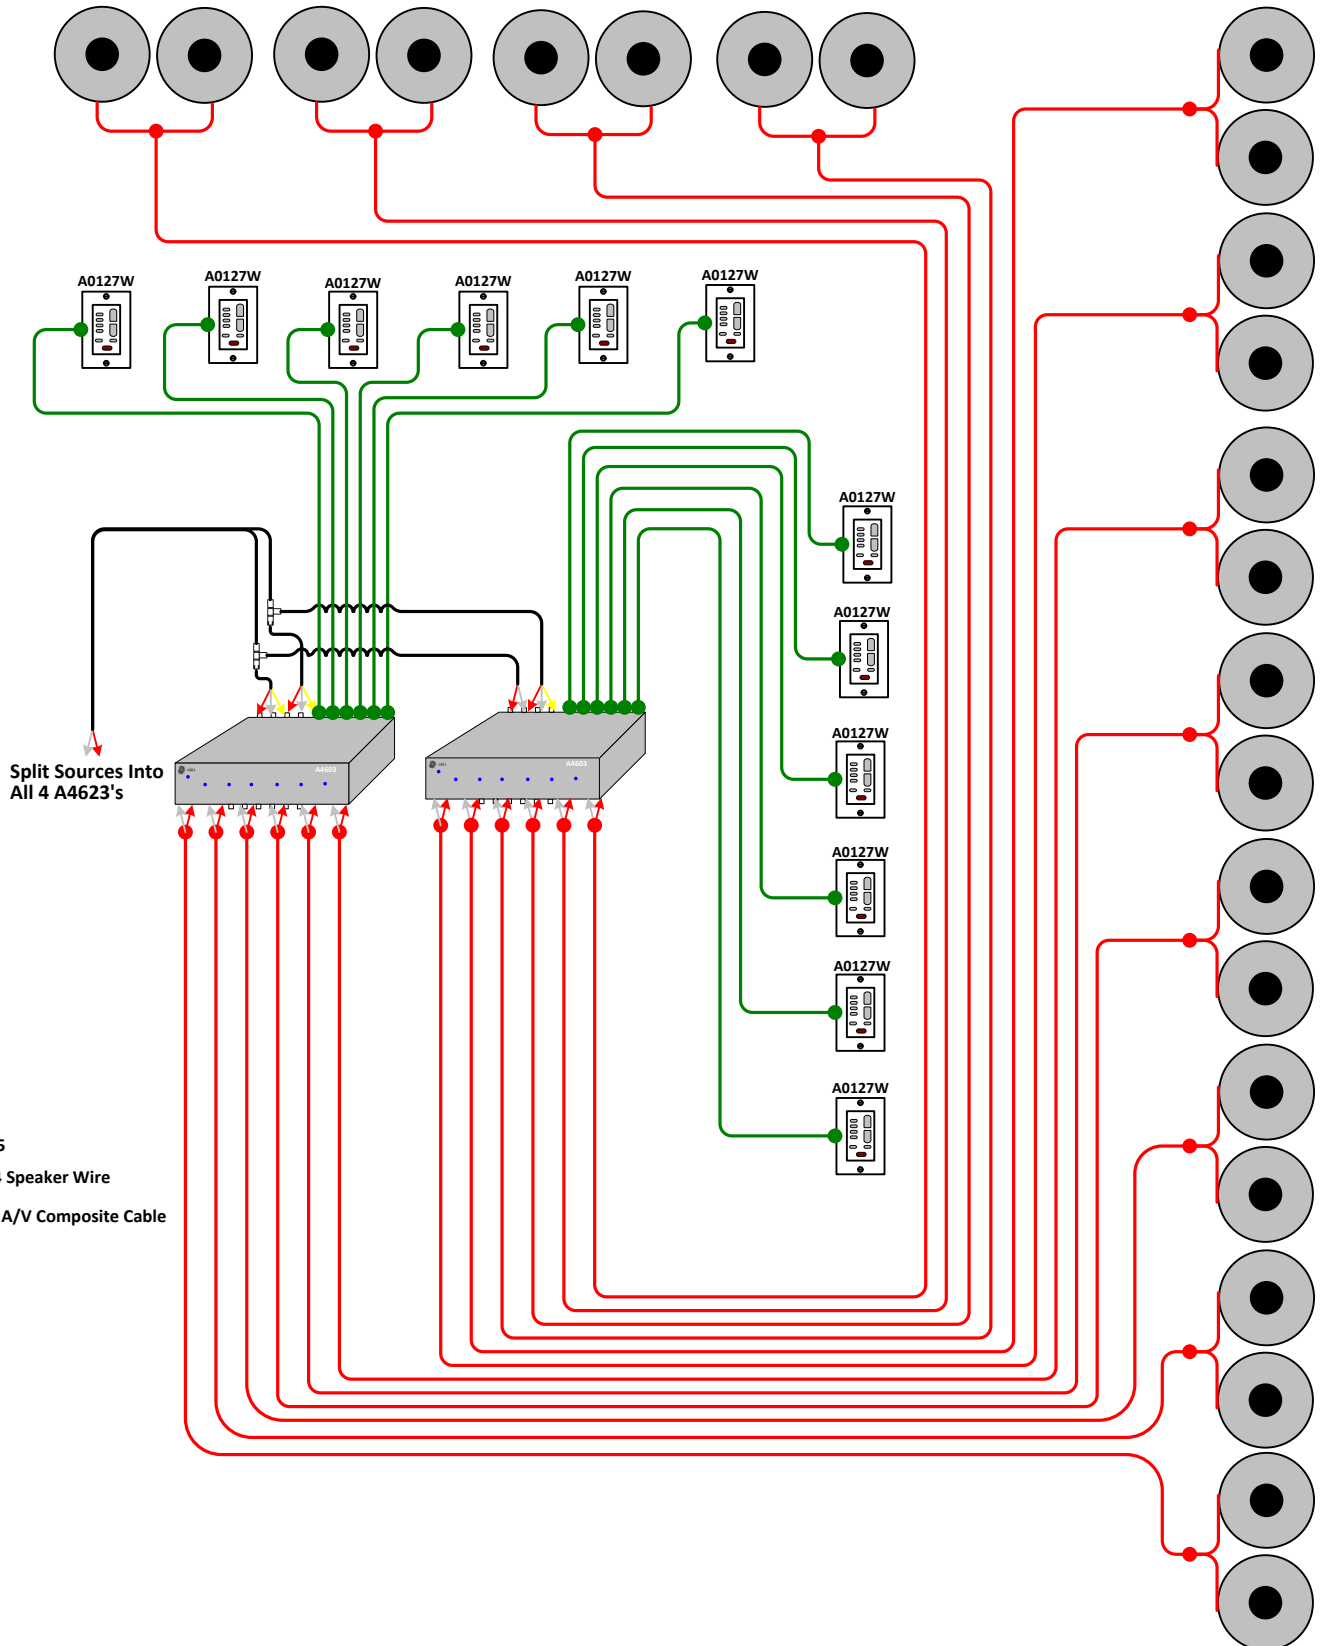

# Peters Residence Channel Vision Central

**Parts List**

Qty.	Model #	Description	MSRP
1	C-0138E	38" Enclosure	\$125.52/ea
1	C-0138D	Smoke Hinged Door 38" (L) x 14" (W)	\$231.44/ea
1	C-0204	1 In 4 Out RF Splitter	\$22.50/ea
3	C-0208	1 In 8 Out RF Splitter	\$35.50/ea
1	C-0308	12" x 5.5" horizontal mounting plate	\$20.94/ea
1	CVT-40BID	RF Amplifier, 40dBmVRF amplifier	\$384.00/ea
1	C-0702	Bracket and Power Strip; 6 Outlets	\$28.00/ea

# Peters Residence (First Half of Audio) Channel Vision Technology

Qty:	Part:	Description:	MSRP:
12	A0127W	Keypad Controller for ARIA A46xx, with IR Receiver (White)	\$64.00/ea
2	A4623	Matrix AV Controller, 4-Sources to 6-Zones; IR & RS-232	\$1590.00/ea
12	IC815	Speaker, in-ceiling 8" Soprano Series (pair)	\$188.00/ea

**Wiring Key**

- CAT5
- 16/4 Speaker Wire
- RCA A/V Composite Cable