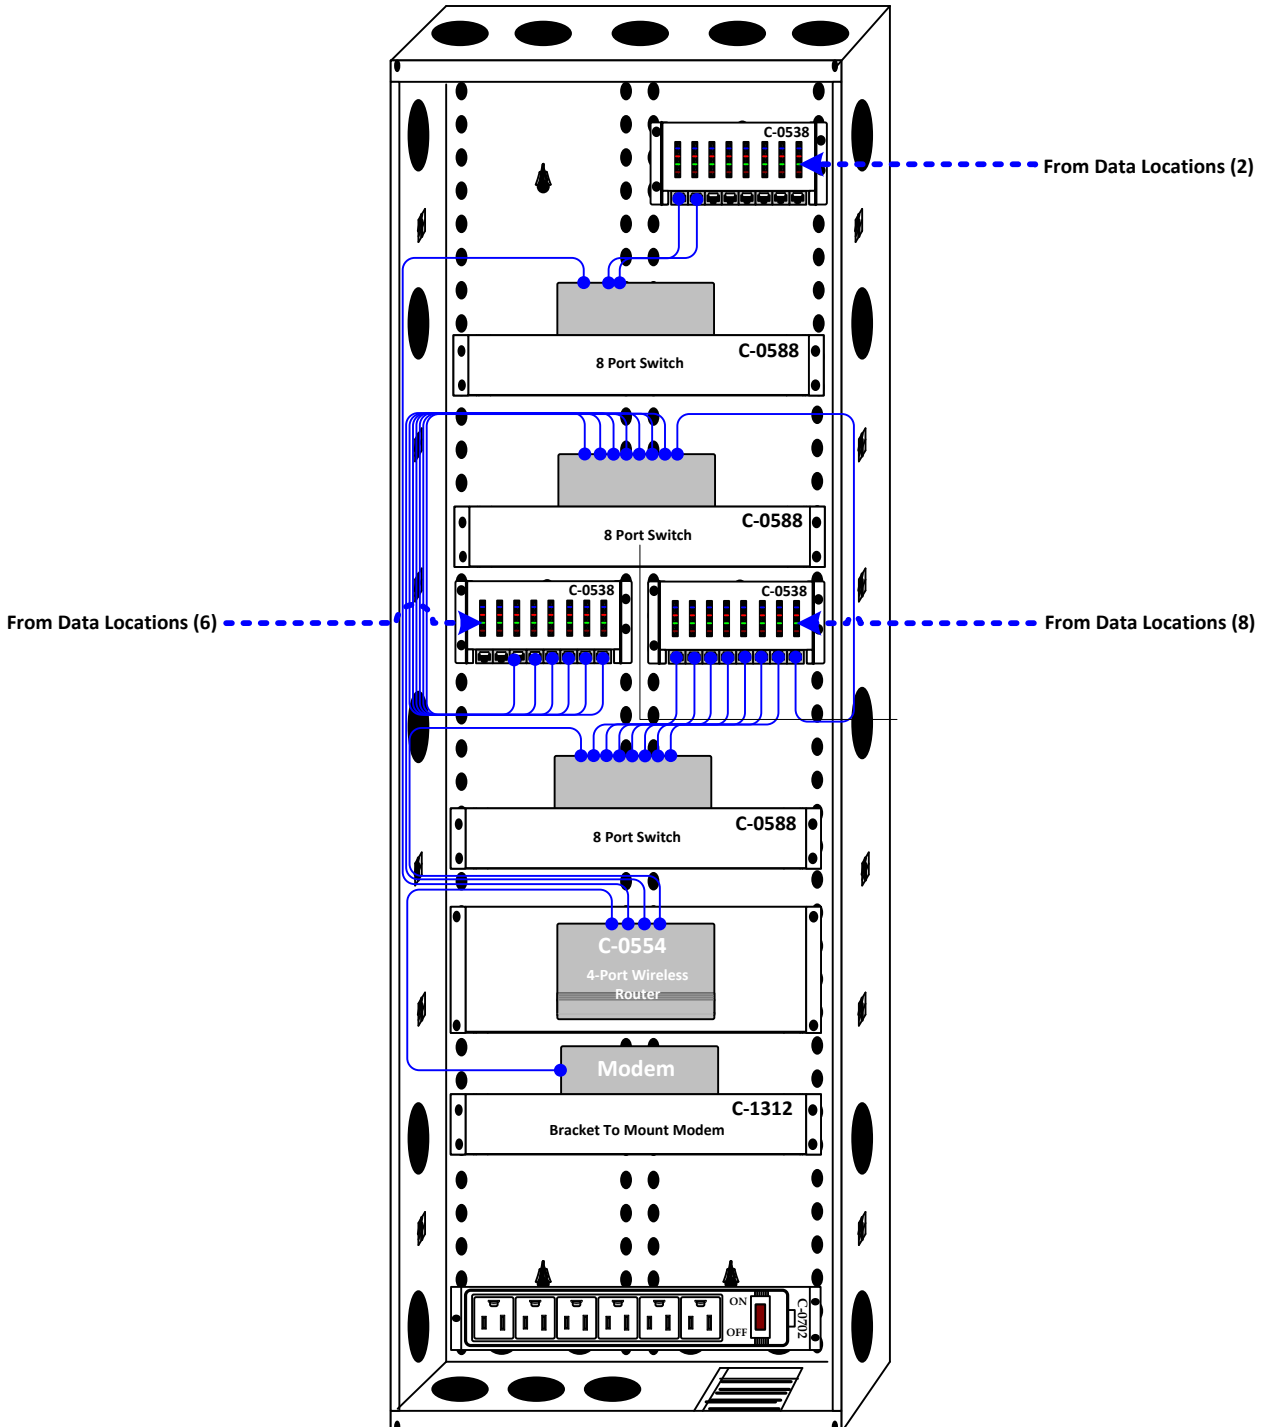

Date: 4-14-14
 Sheet #: 1 of 3
 Drawing #: C4M0S0T16TE1D16A5
 Design Example Not to Scale

Abdulkhaleg Almansour Channel Vision Central

Parts List

| Qty. | Model # | Description | MSRP |
|------|---------|---|-------------|
| 1 | C-0119E | 19" Enclosure | \$63.00/ea |
| 1 | C-0119C | 19" Cover | \$26.50/ea |
| 1 | C-0333 | RF Amplifier: 2 in 8 out amplified splitter | \$218.36/ea |
| 1 | P-0411 | 4 CO-line Surge Protector Module | \$82.20/ea |
| 2 | C-0432 | RJ-45 Telecom Distribution | \$81.10/ea |
| 1 | C-0702 | Bracket and Power Strip; 6 Outlets | \$28.00/ea |

Abdulkhaleg Almansour Channel Vision Central

Parts List

| Qty: | Part: | Description: | MSRP: |
|------|---------|--|-------------|
| 1 | C-0150E | 50" Enclosure | \$180.00/ea |
| 1 | C-0150D | Smoke Hinged Door 50" (L) x 14" (W) | \$270.38/ea |
| 3 | C-0538 | 8-Port CAT5/6 Data Patch Panel | \$78.00/ea |
| 3 | C-0588 | 8-port Gigabit Switch | \$130.00/ea |
| 1 | C-0554 | 4 Port Wireless N Router | \$154.00/ea |
| 1 | C-1312 | Universal product holder (fits products up to 11.25"(L) x 3.25(H)" | \$29.50/ea |
| 2 | C-0702 | Bracket and Power Strip; 6 Outlets | \$28.00/ea |
| TBD | C-0409 | CAT 5E, RJ-45 Interconnect 3' | \$2.40/ea |

Date: 4-14-14
 Sheet #: 3 of 3
 Drawing #: C4M0S0T16TE0D16A5
 Design Example Not to Scale

Abdulkhaleg Almansour Channel Vision Technology

| Qty: | Part: | Description: | MSRP |
|------|--------|--|---------------|
| 5 | A0127W | Keypad Controller for ARIA A46xx, with IR Receiver (White) | \$64.00/ea |
| 1 | A1260 | Power Amplifier, 12 x 60 watts, Global or Zone Input | \$1,440.00/ea |
| 1 | A4603 | Matrix AV Controller, 4-Sources to 6-Zones; IR & RS-232 | \$900.00/ea |
| 5 | IC815 | Speaker, in-ceiling 8" | \$198.00/ea |