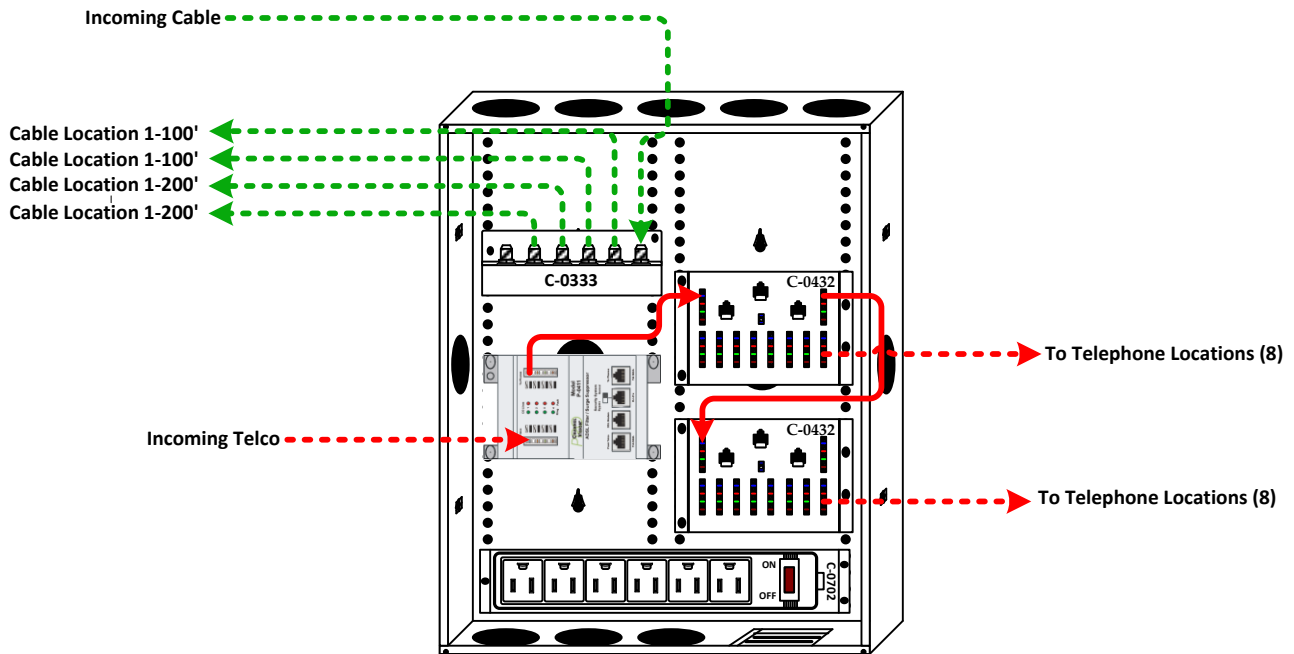

Date: 4-14-14
 Sheet #: 1 of 3
 Drawing #: C4M0S0T16TE1D16A5
 Design Example Not to Scale

Abdulkhaleg Almansour Channel Vision Central

Parts List

| Qty. | Model # | Description | MSRP |
|------|---------|---|-------------|
| 1 | C-0119E | 19" Enclosure | \$63.00/ea |
| 1 | C-0119C | 19" Cover | \$26.50/ea |
| 1 | C-0333 | RF Amplifier: 2 in 8 out amplified splitter | \$218.36/ea |
| 1 | P-0411 | 4 CO-line Surge Protector Module | \$82.20/ea |
| 2 | C-0432 | RJ-45 Telecom Distribution | \$81.10/ea |
| 1 | C-0702 | Bracket and Power Strip; 6 Outlets | \$28.00/ea |

Abdulkhaleg Almansour Channel Vision Central

Parts List

| Qty: | Part: | Description: | MSRP: |
|------|---------|--|-------------|
| 1 | C-0150E | 50" Enclosure | \$180.00/ea |
| 1 | C-0150D | Smoke Hinged Door 50" (L) x 14" (W) | \$270.38/ea |
| 3 | C-0538 | 8-Port CAT5/6 Data Patch Panel | \$78.00/ea |
| 3 | C-0588 | 8-port Gigabit Switch | \$130.00/ea |
| 1 | C-0554 | 4 Port Wireless N Router | \$154.00/ea |
| 1 | C-1312 | Universal product holder (fits products up to 11.25"(L) x 3.25(H)" | \$29.50/ea |
| 2 | C-0702 | Bracket and Power Strip; 6 Outlets | \$28.00/ea |
| TBD | C-0409 | CAT 5E, RJ-45 Interconnect 3' | \$2.40/ea |

Date: 4-14-14
 Sheet #: 3 of 3
 Drawing #: C4M0S0T16TE0D16A5
 Design Example Not to Scale

Abdulkhaleg Almansour Channel Vision Technology

| Qty: | Part: | Description: | MSRP |
|------|--------|--|---------------|
| 5 | A0127W | Keypad Controller for ARIA A46xx, with IR Receiver (White) | \$64.00/ea |
| 1 | A1260 | Power Amplifier, 12 x 60 watts, Global or Zone Input | \$1,440.00/ea |
| 1 | A4603 | Matrix AV Controller, 4-Sources to 6-Zones; IR & RS-232 | \$900.00/ea |
| 5 | IC815 | Speaker, in-ceiling 8" | \$198.00/ea |