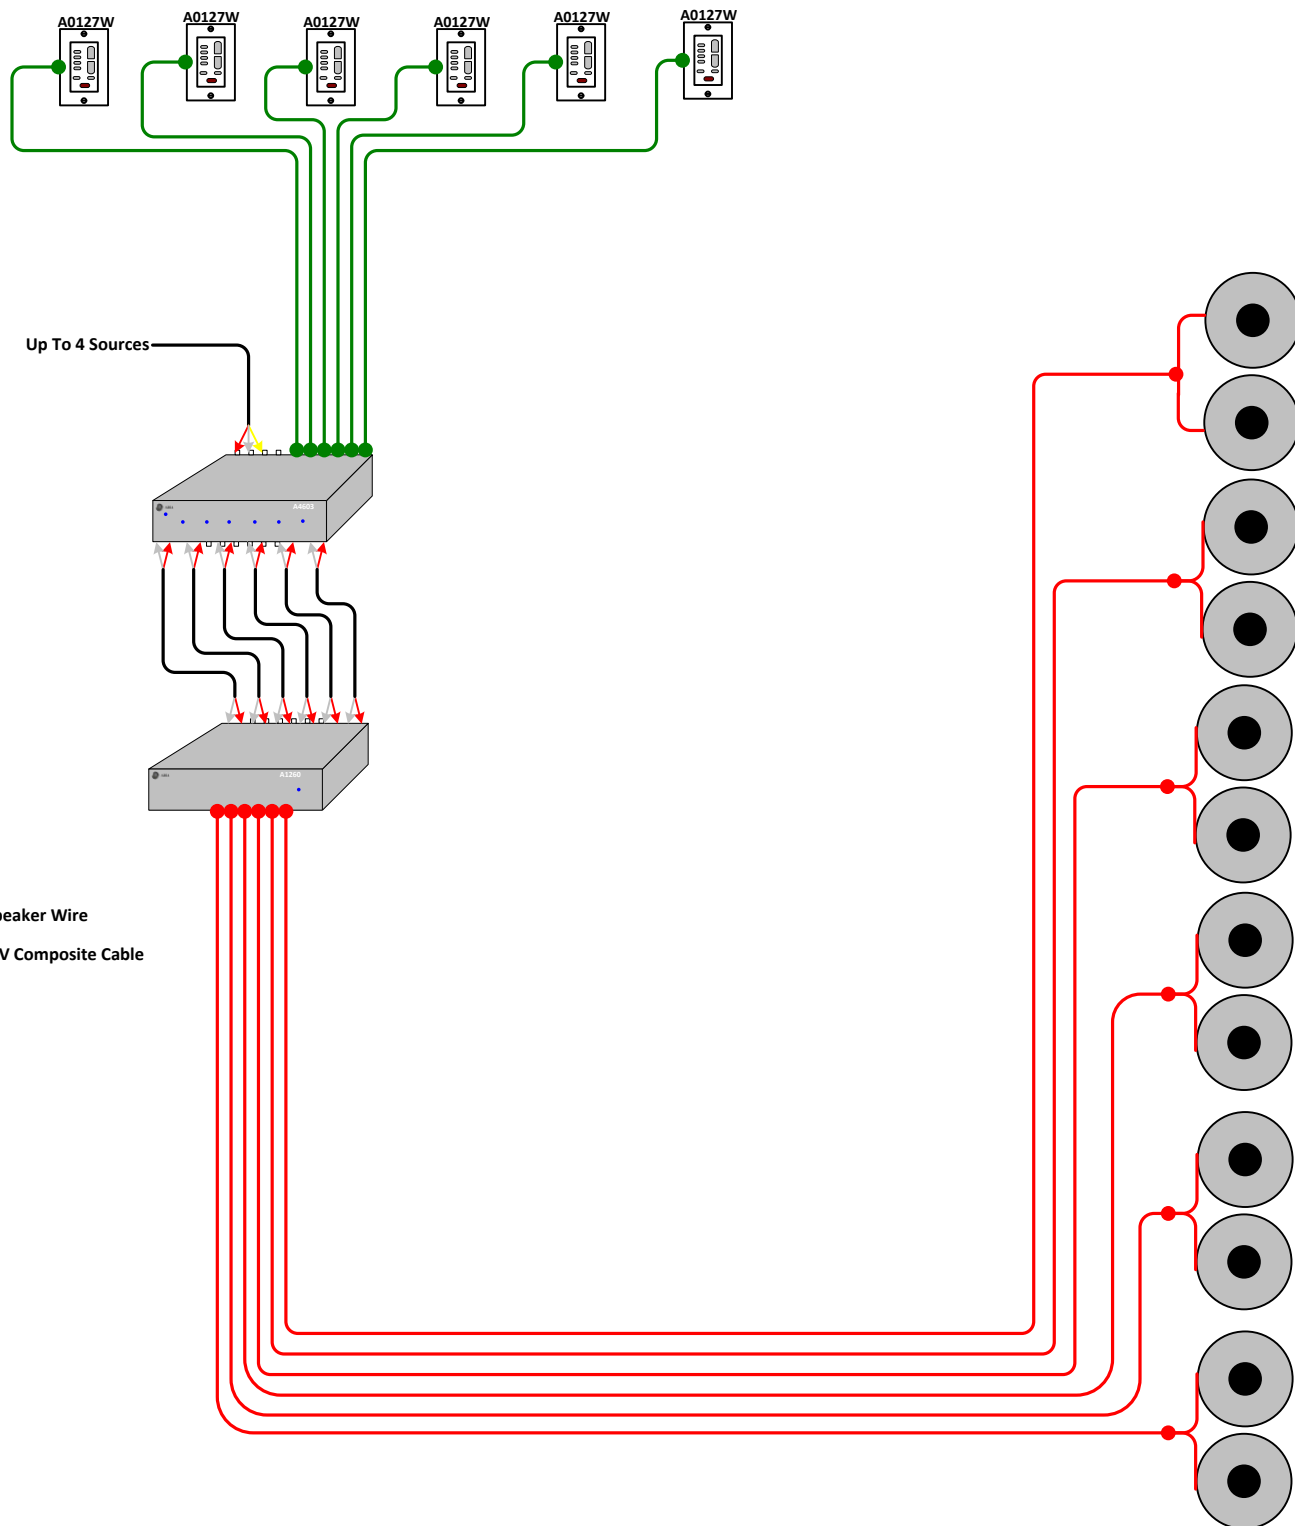

## Parts List

Qty.	Model #	Description	MSRP
1	C-0150E	50" Enclosure only	\$184.00/ea
1	C-0150D	Smoke Hinged Door 50" (L) x 14" (W)	\$270.38/ea
1	C-0333	Amplifier: 2in 8out amplified splitter	\$218.36/ea
4	2101	F Male Terminator; 75 ohm	\$0.44/ea
1	P-0411	ADSL Filter/Surge Module	\$82.20/ea
1	C-0436	RJ-45 Telecom Distribution, 8 outlets	\$56.00/ea
1	C-0538	8-Port CAT6 Data Patch Panel	\$78.00/ea
1	C-0588	8-port Gigabit Switch	\$130.00/ea
1	C-0554	4 Port Wireless N Router	\$154.00/ea
1	C-1312	Universal product holder 11.25"(L) x 3.25(H)"	\$29.50/ea
1	C-0702	Bracket and Power Strip; 6 Outlets	\$28.00/ea

# Jaweesh Home Security Channel Vision Technology

## Parts List

Qty:	Part:	Description:	MSRP:
6	A0127W	Keypad Controller for ARIA A46xx, with IR Receiver (White)	\$66.00/ea
1	A1260	Power Amplifier, 12 x 60 watts, Global or Zone Input	\$1,440.00/ea
1	A4603	Matrix AV Controller, 4-Sources to 6-Zones; IR & RS-232	\$900.00/ea
6	IC815	In-ceiling 8" Soprano high performance speaker (pair)	\$188.00/ea

### Wiring Key

- — CAT5
- 16/4 Speaker Wire
- RCA A/V Composite Cable