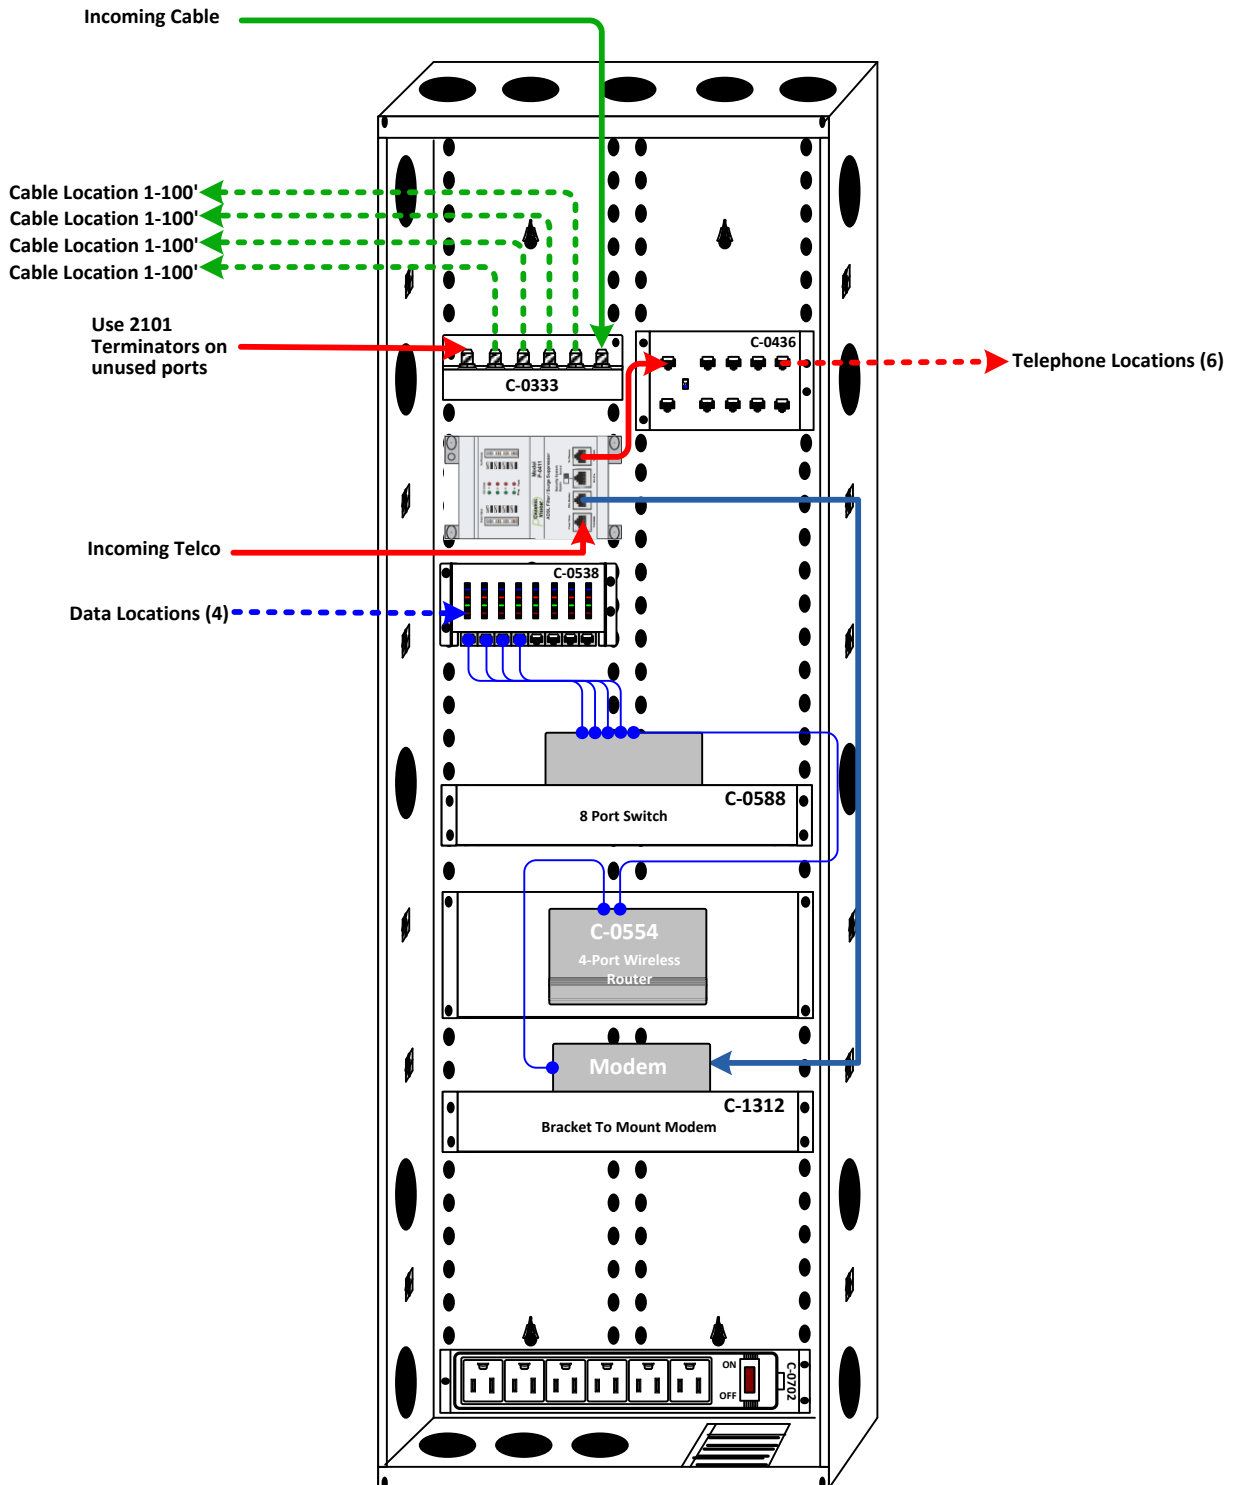

# Jaweesh Home Security Channel Vision Central

## Parts List

Qty.	Model #	Description	MSRP
1	C-0150E	50" Enclosure only	\$184.00/ea
1	C-0150D	Smoke Hinged Door 50" (L) x 14" (W)	\$270.38/ea
1	C-0333	Amplifier: 2in 8out amplified splitter	\$218.36/ea
4	2101	F Male Terminator; 75 ohm	\$0.44/ea
1	P-0411	ADSL Filter/Surge Module	\$82.20/ea
1	C-0436	RJ-45 Telecom Distribution, 8 outlets	\$56.00/ea
1	C-0538	8-Port CAT6 Data Patch Panel	\$78.00/ea
1	C-0588	8-port Gigabit Switch	\$130.00/ea
1	C-0554	4 Port Wireless N Router	\$154.00/ea
1	C-1312	Universal product holder 11.25"(L) x 3.25(H)"	\$29.50/ea
1	C-0702	Bracket and Power Strip; 6 Outlets	\$28.00/ea

# Jaweesh Home Security Channel Vision Technology

### Wiring Key

- — CAT5
- 16/4 Speaker Wire
- RCA A/V Composite Cable