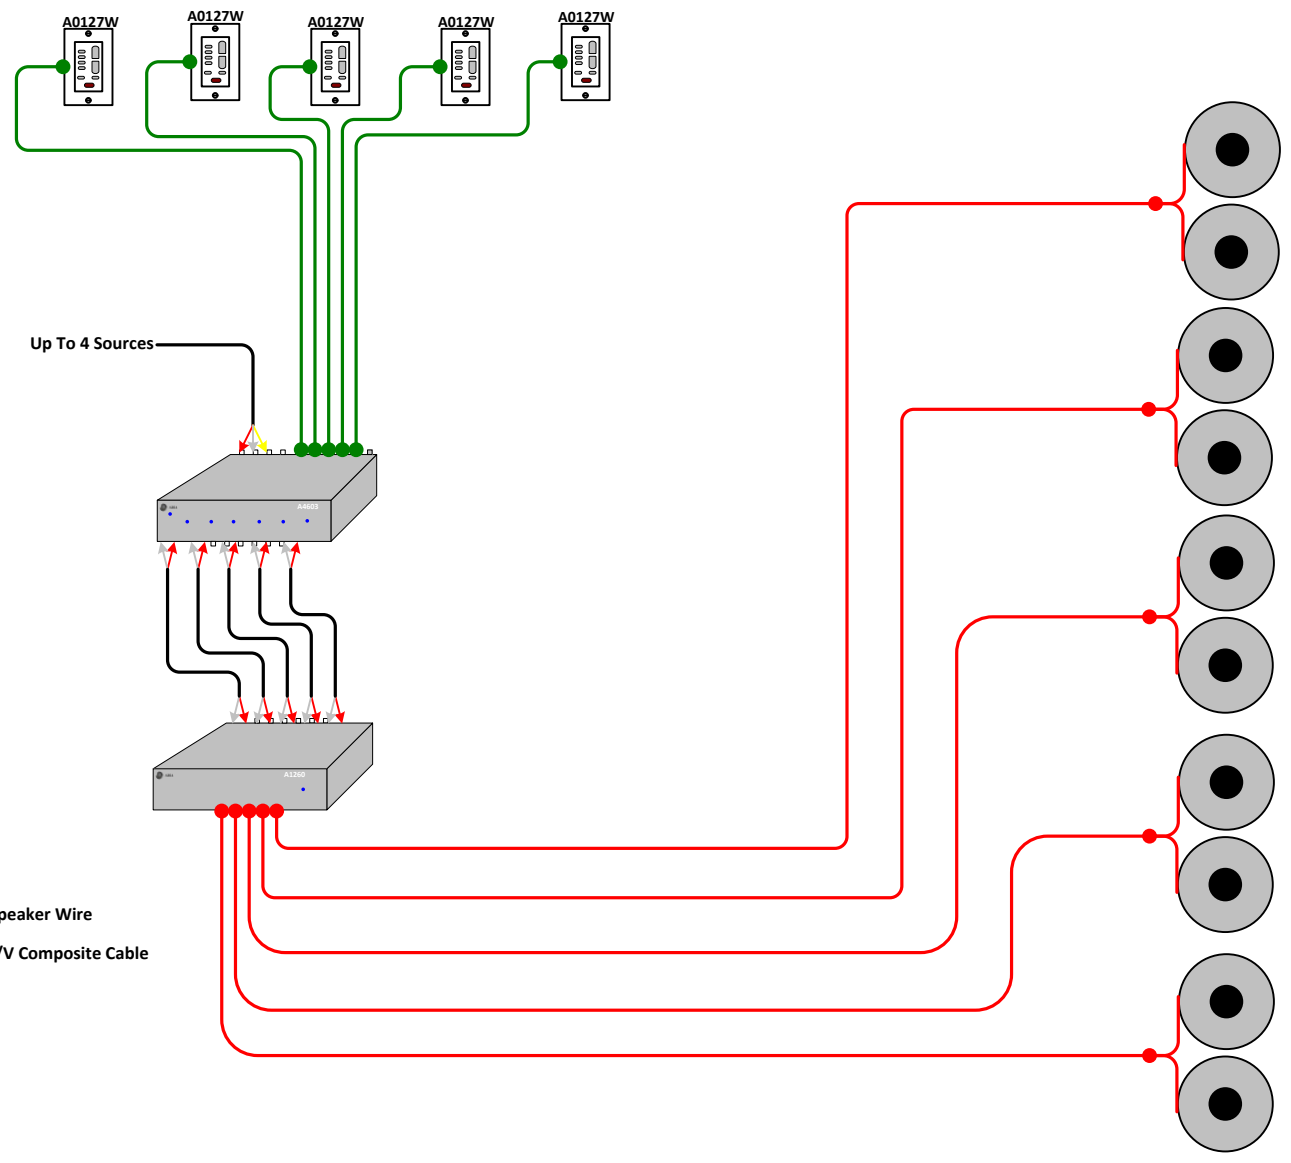

Restaurant Channel Vision Technology

Qty:	Part:	Description:	MSRP:
1	C-0138E	38" Enclosure	\$125.52/ea
1	C-0138D	Smoke Hinged Door 38" (L) x 14" (W)	\$231.44/ea
1	C-0333	2 in 8 out Amplified Splitter	\$218.36/ea
3	2101	F-Male Terminator 75 ohm	\$0.44/ea
1	C-0410	4 CO-line Surge Protection Module	\$66.00/ea
1	C-0432	110 Telecom Distribution Module with RJ31X port	\$66.00/ea
1	C-0538	8-Port CAT5/6 Data Patch Panel	\$78.00/ea
2	C-0588	8-port Gigabit Switch	\$130.00/ea
1	C-0554	4 Port Wireless N Router	\$154.00/ea
1	C-0702	Bracket and Power Strip; 6 Outlets	\$28.00/ea

Restaurant Channel Vision Technology

Qty:	Part:	Description:	MSRP
5	A0127W	Keypad Controller for ARIA A46xx, with IR Receiver (White)	\$64.00/ea
1	A1260	Power Amplifier, 12 x 60 watts, Global or Zone Input	\$1,440.00/ea
1	A4601	Matrix AV Controller, 4-Sources to 6-Zones(refurbished)	\$300.00/ea
5	IC815	Speaker, in-ceiling 8"	\$198.00/ea

Wiring Key
 ● CAT5
 → 16/4 Speaker Wire
 ⚡ RCA A/V Composite Cable