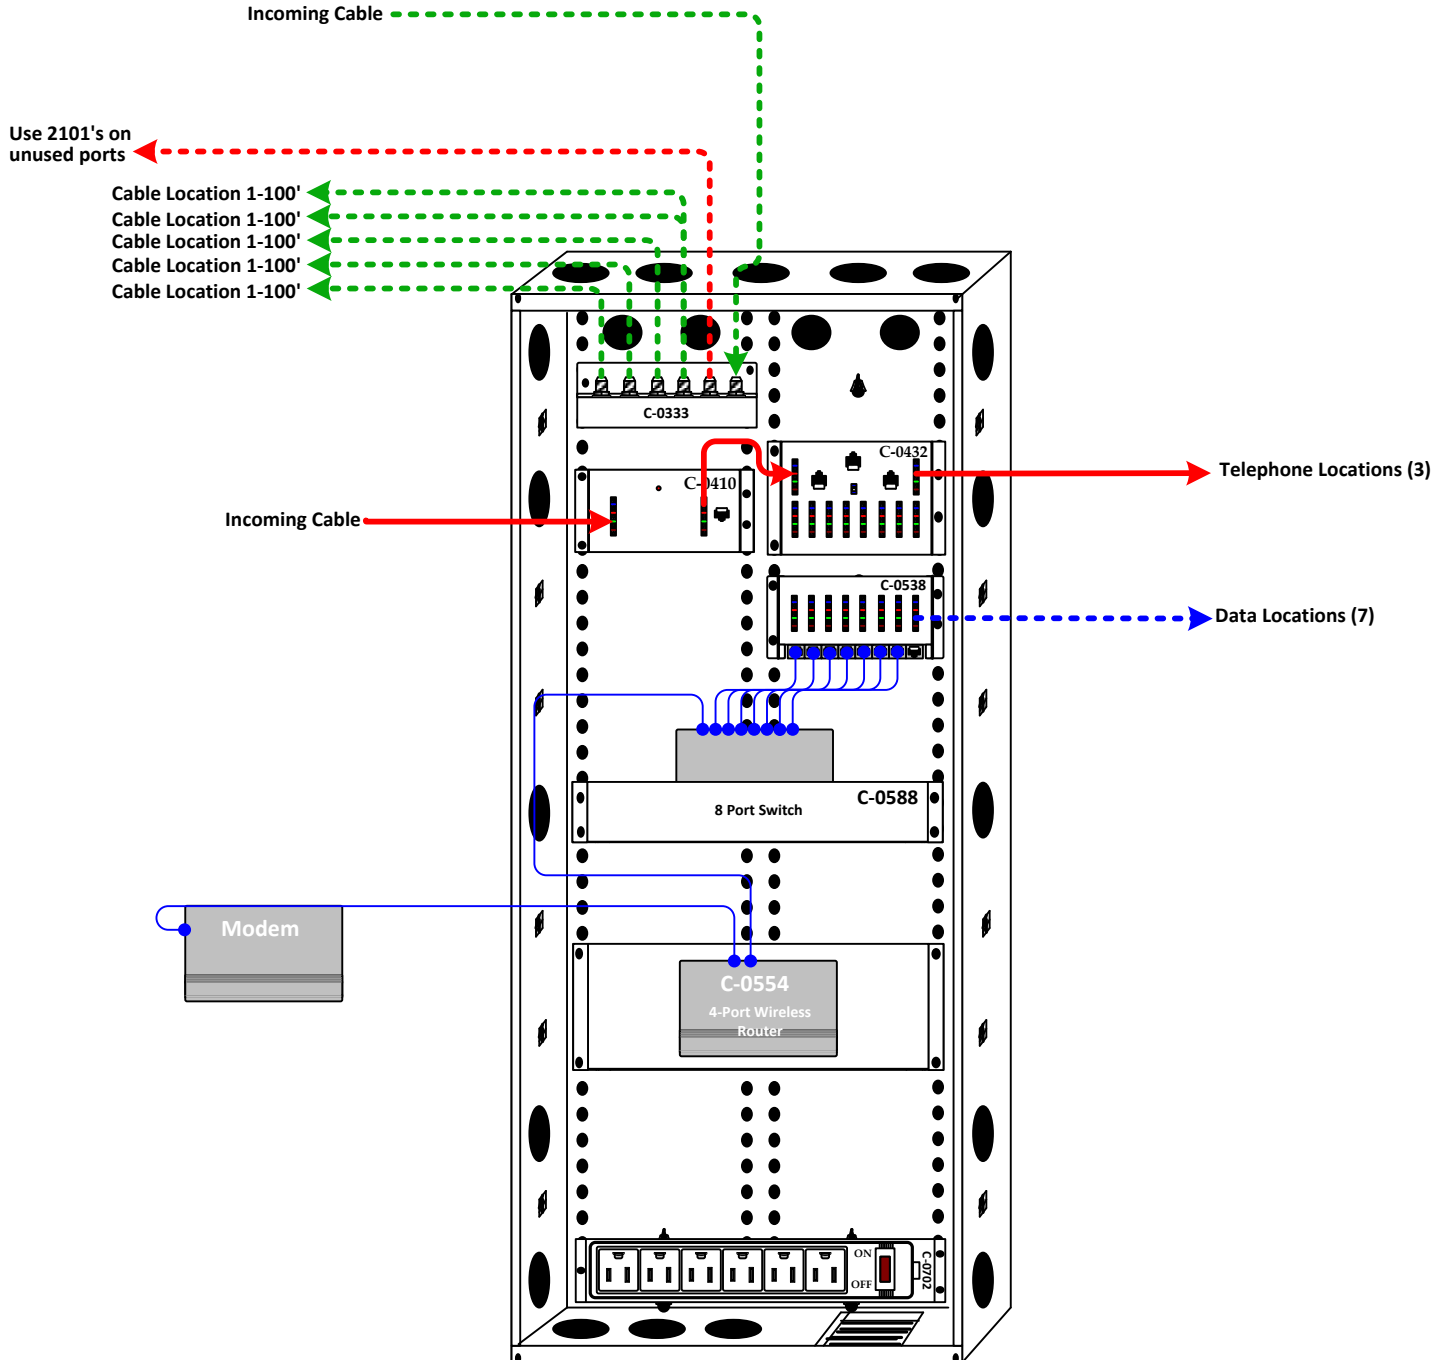

Restaurant Channel Vision Technology

Qty:	Part:	Description:	MSRP:
1	C-0138E	38" Enclosure	\$125.52/ea
1	C-0138D	Smoke Hinged Door 38" (L) x 14" (W)	\$231.44/ea
1	C-0333	2 in 8 out Amplified Splitter	\$218.36/ea
3	2101	F-Male Terminator 75 ohm	\$0.44/ea
1	C-0410	4 CO-line Surge Protection Module	\$66.00/ea
1	C-0432	110 Telecom Distribution Module with RJ31X port	\$66.00/ea
1	C-0538	8-Port CAT5/6 Data Patch Panel	\$78.00/ea
2	C-0588	8-port Gigabit Switch	\$130.00/ea
1	C-0554	4 Port Wireless N Router	\$154.00/ea
1	C-0702	Bracket and Power Strip; 6 Outlets	\$28.00/ea

Restaurant Channel Vision Technology

Qty:	Part:	Description:	MSRP
5	A0127W	Keypad Controller for ARIA A46xx, with IR Receiver (White)	\$64.00/ea
1	A1260	Power Amplifier, 12 x 60 watts, Global or Zone Input	\$1,440.00/ea
1	A4601	Matrix AV Controller, 4-Sources to 6-Zones(refurbished)	\$300.00/ea
5	IC815	Speaker, in-ceiling 8"	\$198.00/ea

Wiring Key
 ● CAT5
 → 16/4 Speaker Wire
 ⚡ RCA A/V Composite Cable