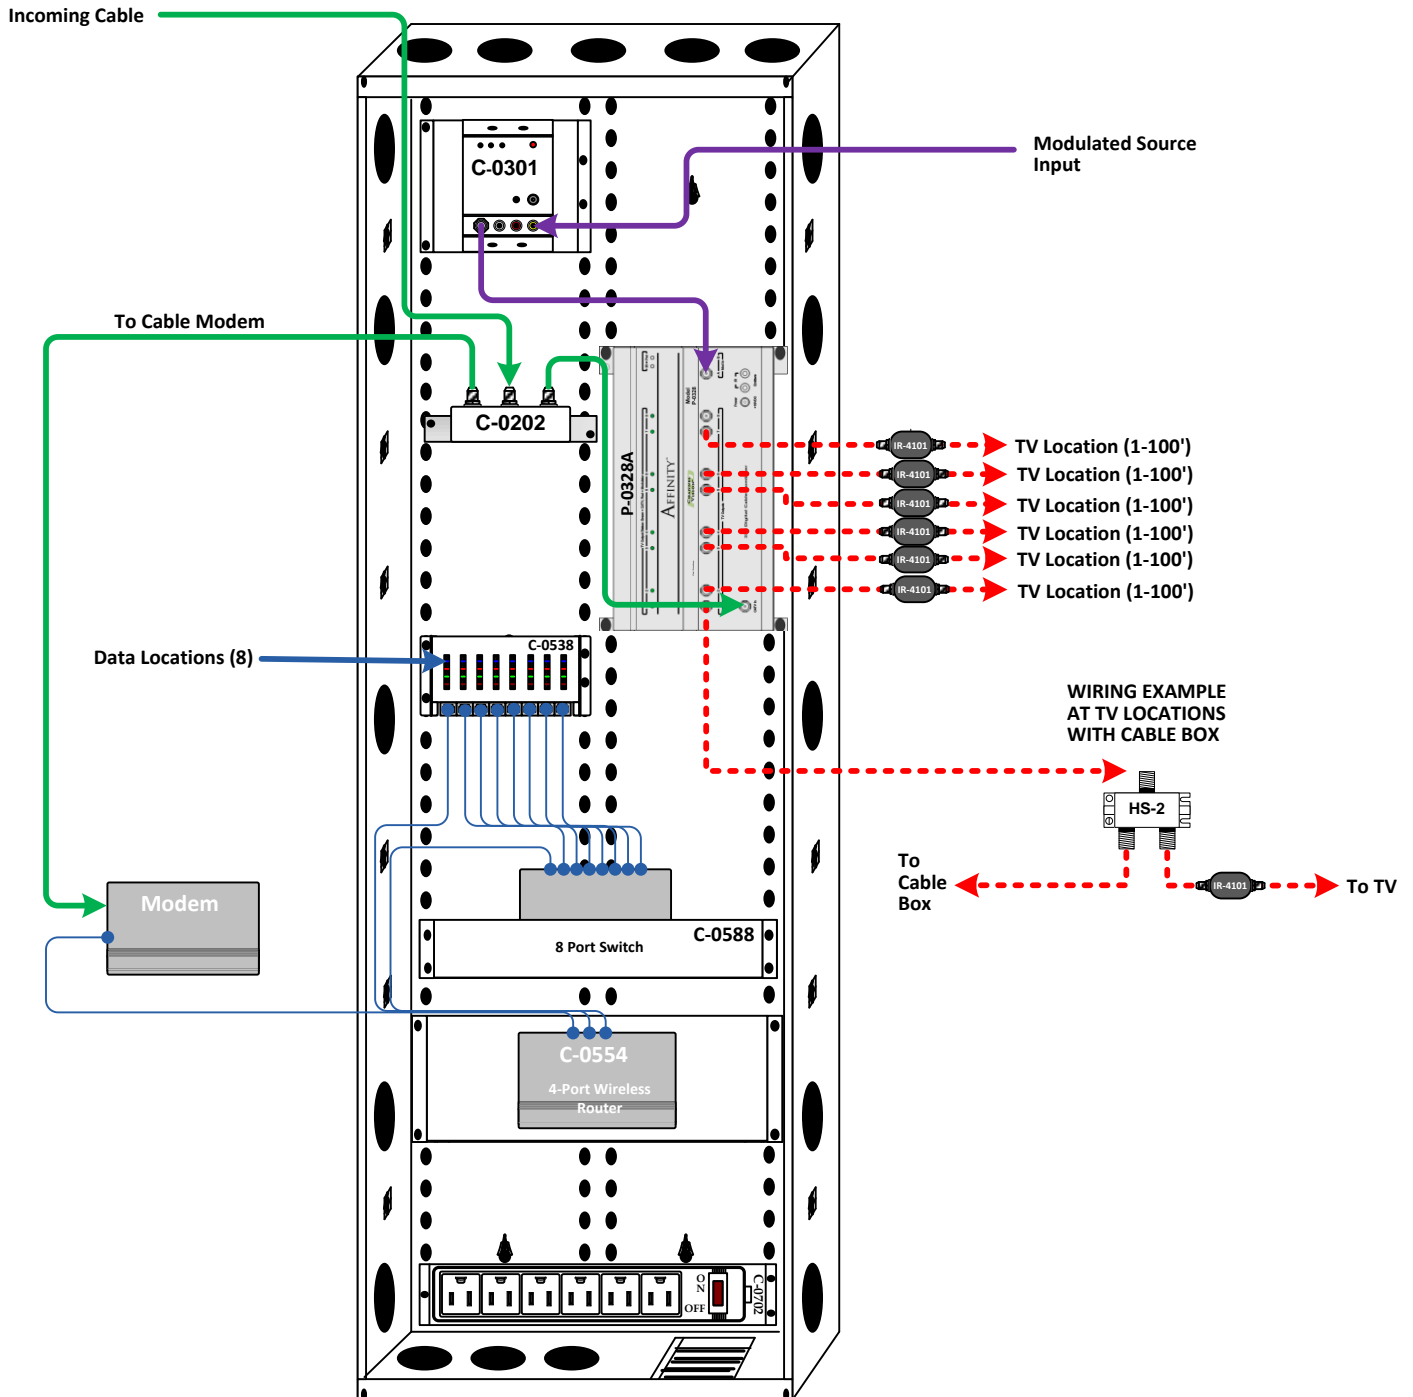

Seguin Channel Vision Technology

Parts List

Qty:	Part:	Description:	MSRP:
1	C-0150E	50" Enclosure	\$184.00/ea
1	C-0150D	Smoke Hinged Door 50" (L) x 14" (W)	\$270.38/ea
1	C-0301	Mounted Single Channel Modulator	\$152.22/ea
1	C-0202	2-way splitter/combiner for panel, 1GHz, DC pass all ports	\$15.12/ea
1	C-0538	8-Port CAT6 Data Patch Panel certified 1000 Mbps	\$78.00/ea
1	C-0588	8-port Gigabit Switch	\$130.00/ea
1	C-0554	4 Port Wireless N Router	\$154.00/ea
1	P-0328A	Affinity 2x8 Digital Cable Combiner	\$218.36/ea
7	IR-4101	IR over coax IR Receiver	\$63.50/ea
7	A0511	Mini IR Remote for Affinity Digital Cable Combiner	\$10.00/ea
2	HS-2	2 way splitter/combiner, 1GHz, DC pass all ports	\$9.50/ea
1	C-0702	Bracket and Power Strip; 6 Outlets	\$28.00/ea
7	C-0409	Cat5E RJ-45 Interconnect 3'	\$2.60/ea

Seguin Channel Vision Technology

Parts List

<u>Qty:</u>	<u>Part:</u>	<u>Description:</u>	<u>MSRP:</u>
3	A0127W	Keypad Controller for ARIA A46xx, with IR Receiver (White)	\$66.00/ea
1	A1260	Power Amplifier, 12 x 60 watts, Global or Zone Input	\$1,440.00/ea
1	A4603	Matrix AV Controller, 4-Sources to 6-Zones; IR & RS-232	\$900.00/ea
3	IC815	In-ceiling 8" Soprano high performance speaker (pair)	\$188.00/ea