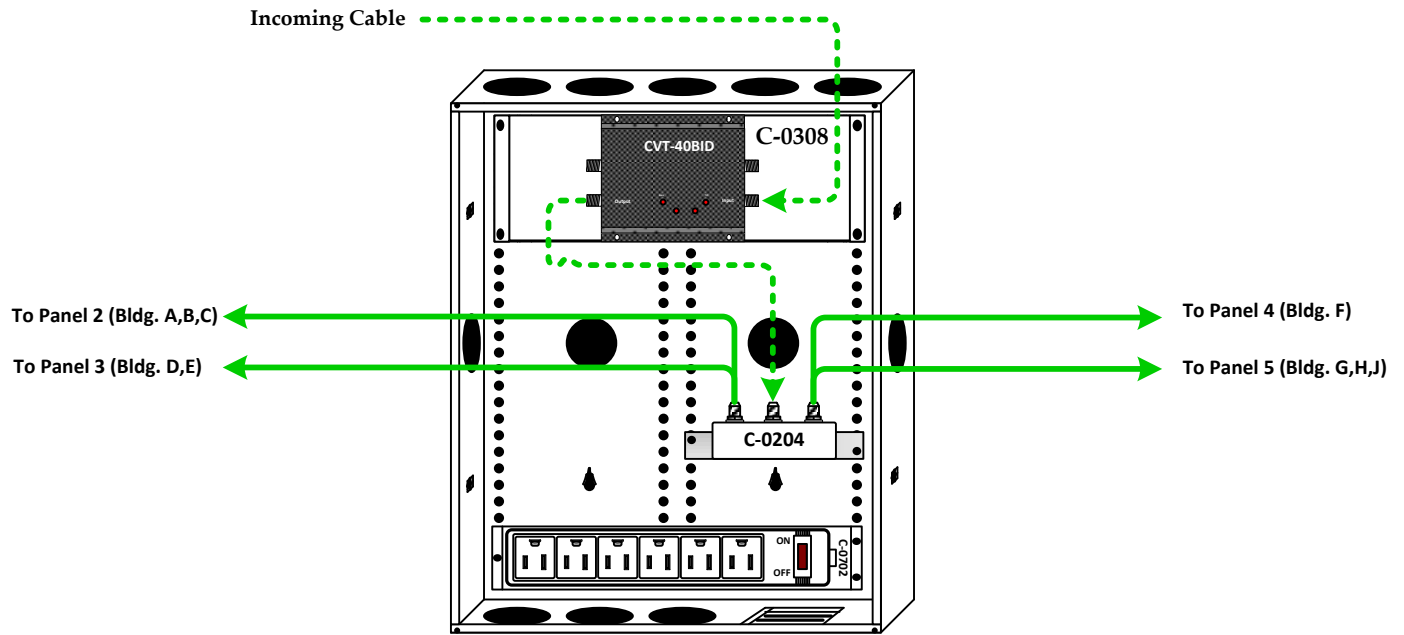

Greenbrier East High School

Channel Vision Technology

Panel 1 – D-Marc

Parts List

Qty.	Model #	Description	MSRP
1	C-0119E	19" Enclosure	\$63.00/ea
1	C-0119HC	19" Hinged Cover	\$33.00/ea
1	CVT-40BID	RF Amplifier, 40dBmVRF amplifier	\$384.00/ea
1	C-0204	1 In 4 Out RF Splitter	\$22.50/ea
1	C-0702	Bracket and Power Strip; 6 Outlets	\$28.00/ea

Greenbrier East High School

Channel Vision Central

Panel 2 - Bldg. A, B, C (24 drops)

Parts List

Qty.	Model #	Description	MSRP
1	C-0128E	28" Enclosure	\$100.00/ea
1	C-0128D	Smoke Plexi Hinged Door 28" (L) x 14" (W)	\$188.18/ea
1	C-0202	1 In 2 Out RF Splitter	\$15.12/ea
1	C-0332	1 In 16 Out Splitter	\$138.00/ea
1	C-0208	1 In 8 Out RF Splitter	\$35.50/ea
1	C-0702	Bracket and Power Strip; 6 Outlets	\$28.00/ea

Greenbrier East High School

Channel Vision Central

Panel 3 - Bldg. D, E (24 drops)

Parts List

Qty.	Model #	Description	MSRP
1	C-0128E	28" Enclosure	\$100.00/ea
1	C-0128D	Smoke Plexi Hinged Door 28" (L) x 14" (W)	\$188.18/ea
1	C-0202	1 In 2 Out RF Splitter	\$15.12/ea
1	C-0332	1 In 16 Out Splitter	\$138.00/ea
1	C-0208	1 In 8 Out RF Splitter	\$35.50/ea
1	C-0702	Bracket and Power Strip; 6 Outlets	\$28.00/ea