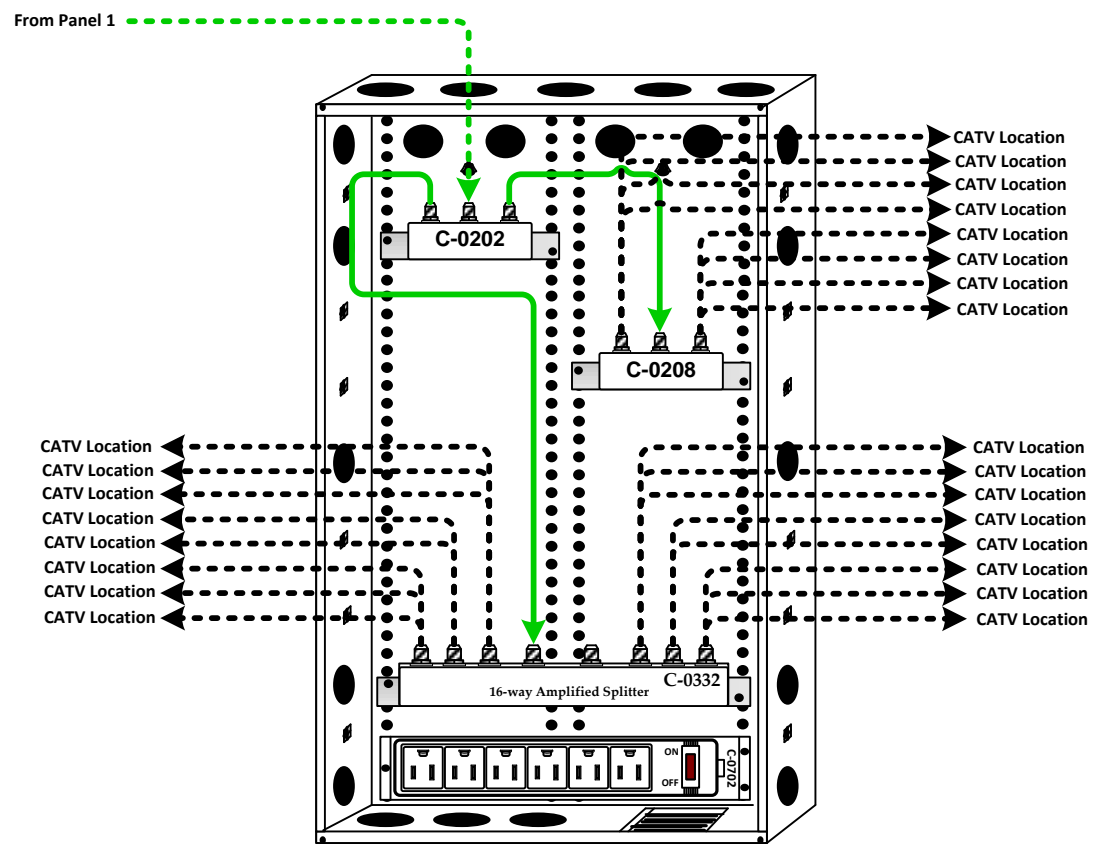

Greenbrier East High School

Channel Vision Technology

Panel 1 – D-Marc

Parts List

Qty.	Model #	Description	MSRP
1	C-0119E	19" Enclosure	\$63.00/ea
1	C-0119HC	19" Hinged Cover	\$33.00/ea
1	CVT-40BID	RF Amplifier, 40dBmVRF amplifier	\$384.00/ea
1	C-0204	1 In 4 Out RF Splitter	\$22.50/ea
1	C-0702	Bracket and Power Strip; 6 Outlets	\$28.00/ea

Greenbrier East High School

Channel Vision Central

Panel 2 - Bldg. A, B, C (24 drops)

Parts List

Qty.	Model #	Description	MSRP
1	C-0128E	28" Enclosure	\$100.00/ea
1	C-0128D	Smoke Plexi Hinged Door 28" (L) x 14" (W)	\$188.18/ea
1	C-0202	1 In 2 Out RF Splitter	\$15.12/ea
1	C-0332	1 In 16 Out Splitter	\$138.00/ea
1	C-0208	1 In 8 Out RF Splitter	\$35.50/ea
1	C-0702	Bracket and Power Strip; 6 Outlets	\$28.00/ea

Greenbrier East High School

Channel Vision Central

Panel 3 - Bldg. D, E (24 drops)

Parts List

Qty.	Model #	Description	MSRP
1	C-0128E	28" Enclosure	\$100.00/ea
1	C-0128D	Smoke Plexi Hinged Door 28" (L) x 14" (W)	\$188.18/ea
1	C-0202	1 In 2 Out RF Splitter	\$15.12/ea
1	C-0332	1 In 16 Out Splitter	\$138.00/ea
1	C-0208	1 In 8 Out RF Splitter	\$35.50/ea
1	C-0702	Bracket and Power Strip; 6 Outlets	\$28.00/ea

Greenbrier East High School

Channel Vision Central

Panel 5 - Bldg. G,H,J (35 drops)

Parts List

Qty.	Model #	Description	MSRP
1	C-0150E	50" Enclosure	\$184.00/ea
1	C-0150D	Smoke Plexi Hinged Door 50" (L) x 14" (W)	\$270.38/ea
3	C-0332	1 in 16 out splitter	\$138.00/ea
1	C-0204	1 In 4 Out RF Splitter	\$22.50/ea
1	C-0702	Bracket and Power Strip; 6 Outlets	\$28.00/ea