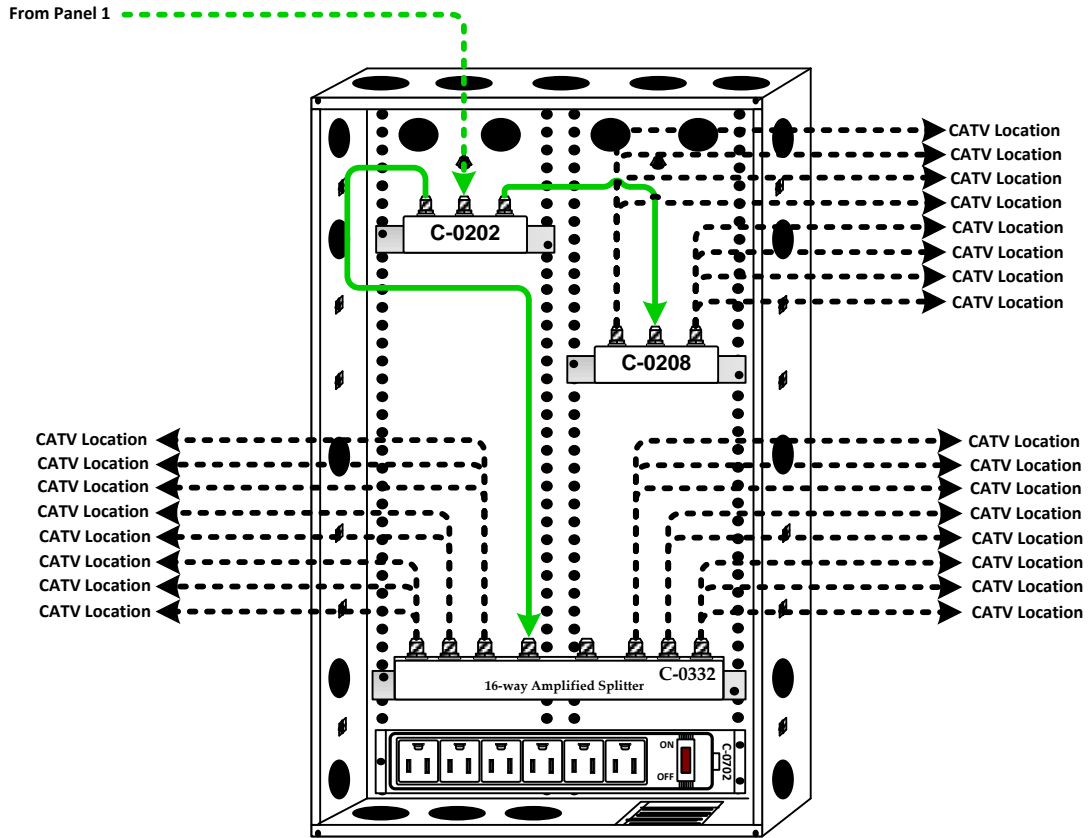

Greenbrier East High School

Channel Vision Technology

Panel 1 – D-Marc

Parts List

Qty.	Model #	Description	MSRP
1	C-0119E	19" Enclosure	\$63.00/ea
1	C-0119HC	19" Hinged Cover	\$33.00/ea
1	CVT-40BID	RF Amplifier, 40dBmVRF amplifier	\$384.00/ea
1	C-0204	1 In 4 Out RF Splitter	\$22.50/ea
1	C-0702	Bracket and Power Strip; 6 Outlets	\$28.00/ea

Greenbrier East High School

Channel Vision Central

Panel 2 - Bldg. A, B, C (24 drops)

Parts List

Qty.	Model #	Description	MSRP
1	C-0128E	28" Enclosure	\$100.00/ea
1	C-0128D	Smoke Plexi Hinged Door 28" (L) x 14" (W)	\$188.18/ea
1	C-0202	1 In 2 Out RF Splitter	\$15.12/ea
1	C-0332	1 In 16 Out Splitter	\$138.00/ea
1	C-0208	1 In 8 Out RF Splitter	\$35.50/ea
1	C-0702	Bracket and Power Strip; 6 Outlets	\$28.00/ea

Greenbrier East High School

Channel Vision Central

Panel 3 - Bldg. D, E (24 drops)

Parts List

Qty.	Model #	Description	MSRP
1	C-0128E	28" Enclosure	\$100.00/ea
1	C-0128D	Smoke Plexi Hinged Door 28" (L) x 14" (W)	\$188.18/ea
1	C-0202	1 In 2 Out RF Splitter	\$15.12/ea
1	C-0332	1 In 16 Out Splitter	\$138.00/ea
1	C-0208	1 In 8 Out RF Splitter	\$35.50/ea
1	C-0702	Bracket and Power Strip; 6 Outlets	\$28.00/ea

Greenbrier East High School

Channel Vision Central

Panel 5 - Bldg. G,H,J (35 drops)

Parts List

Qty.	Model #	Description	MSRP
1	C-0150E	50" Enclosure	\$184.00/ea
1	C-0150D	Smoke Plexi Hinged Door 50" (L) x 14" (W)	\$270.38/ea
3	C-0332	1 in 16 out splitter	\$138.00/ea
1	C-0204	1 In 4 Out RF Splitter	\$22.50/ea
1	C-0702	Bracket and Power Strip; 6 Outlets	\$28.00/ea