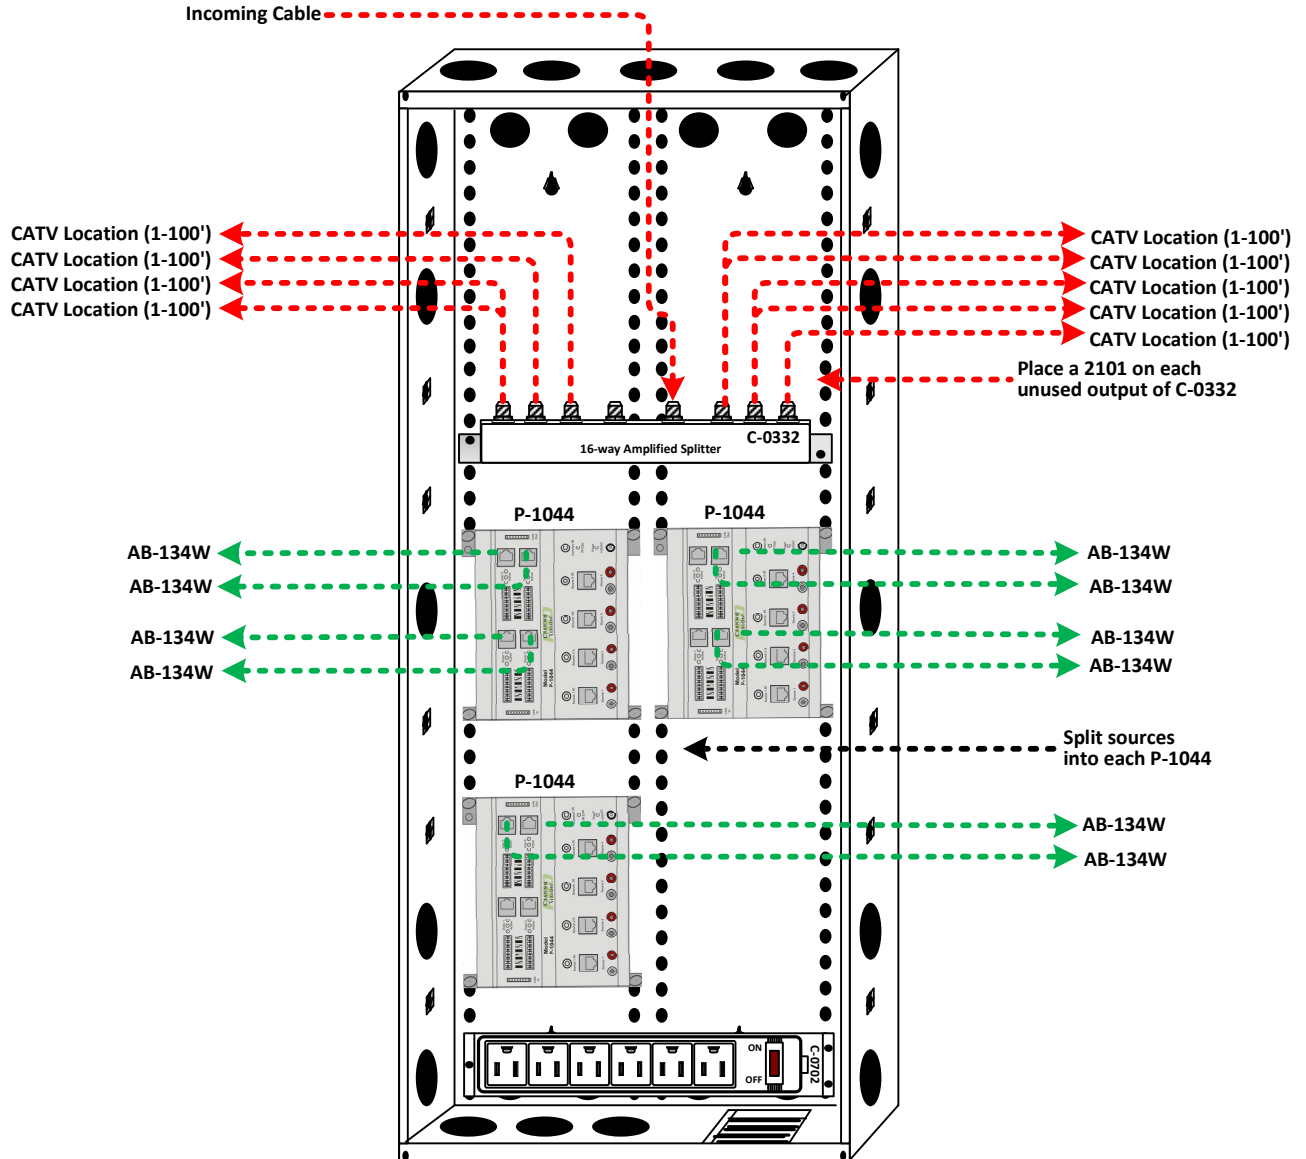

# Richwoods Channel Vision Central

**Parts List**

Qty.	Model #	Description	MSRP
1	C-0138E	38" Enclosure	\$125.52/ea
1	C-0138D	Smoke Hinged Door 38" (L) x 14" (W)	\$231.44/ea
1	C-0332	1 in 16 out RF Amplifier	\$138.00/ea
3	P-1044	4x4 Audio Hub	\$630.00/ea
10	AB-134W	Amplified Multi Source Keypad	\$218.00/ea
1	C-0702	Bracket and Power Strip; 6 Outlets	\$28.00/ea

# Richwoods Channel Vision Central

**Parts List**

<u>Qty.</u>	<u>Model #</u>	<u>Description</u>	<u>MSRP</u>
1	C-0150E	50" Enclosure	\$184.00/ea
1	C-0150D	Smoke Hinged Door 50" (L) x 14" (W)	\$270.38/ea
3	C-0538	8-Port CAT6 Data Patch Panel	\$78.00/ea
1	C-0554	4 Port Wireless Router	\$154.00/ea
3	C-0588	8-port Gigabit Switch	\$130.00/ea
1	C-0702	Bracket and Power Strip; 6 Outlets	\$28.00/ea
20	C-0409	CAT 5E, RJ-45 Interconnect 3'	\$2.60/ea