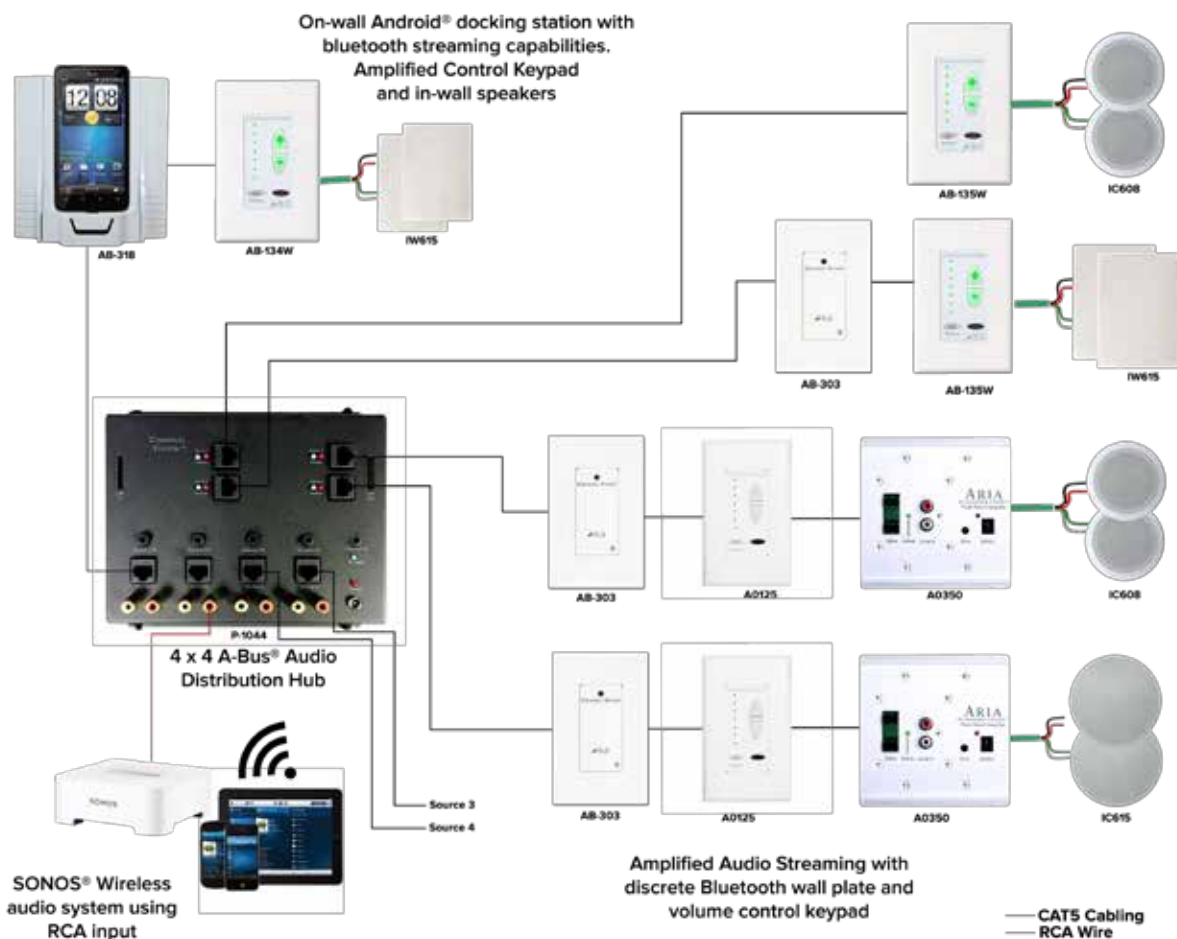

CHANNEL VISION™

• Intelligent Entertainment • Infrastructure • Security Solutions

Sonos® Integration with A-Bus® Audio and Crescendo Systems

Integrate Channel Vision's Crescendo line of high-powered audio with your preferred wireless system such as SONOS® or Bose®. Create your custom system with a fusion of Crescendo and A-Bus® to bring the right amount of power to each room in the house.

Features & Benefits

- Customize each room of your home with the system that best suits each room.
- RCA outputs on the A-Bus distribution hub allow more zones and sources without the addition of distribution hubs.