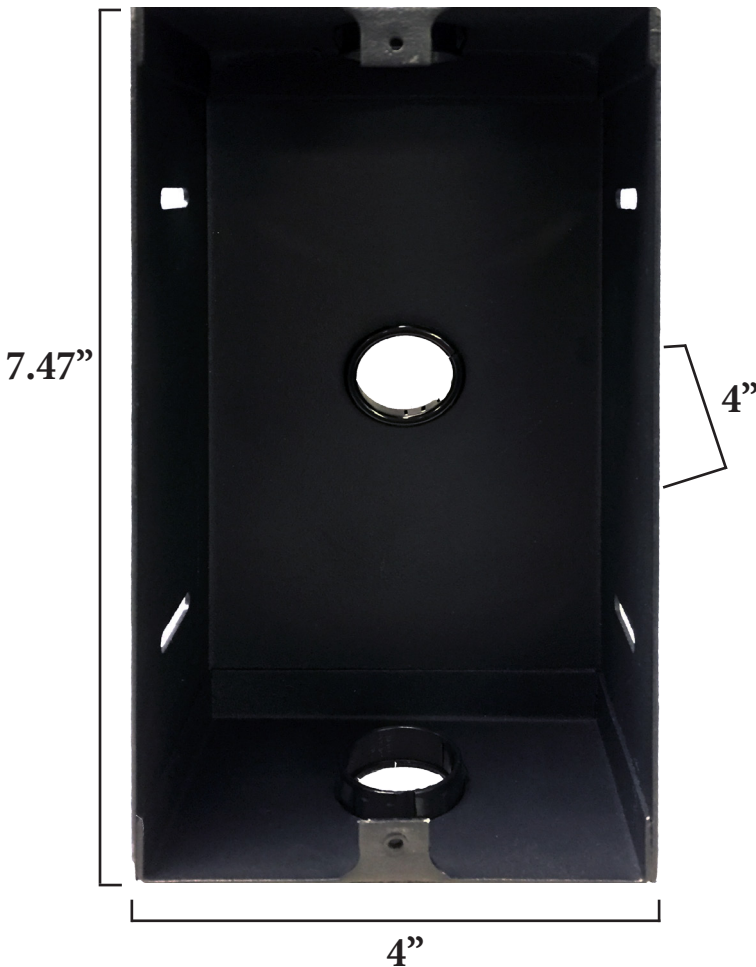

SI-7000 Rough-in Box

SI7-Rbox

Channel Vision's SI-7000 includes a proprietary R-Box. It can also be purchased separately.

FEATURES

Proprietary R-Box to the SI-7000 Intercom

Dimensions: 4"L x 4"W x 7.47"H

SI-7000 Elite Intercom Features

Built-in, 2 Megapixel IP Camera

NEW Amplified, 2-Way Communication

Illuminated Door Bell Button for enhanced visibility at night

CAT5, CAT5e or CAT6 Cabling

Not Sold Online

Compatible with the P-0920 & P-0921 Telephone Entry Controllers