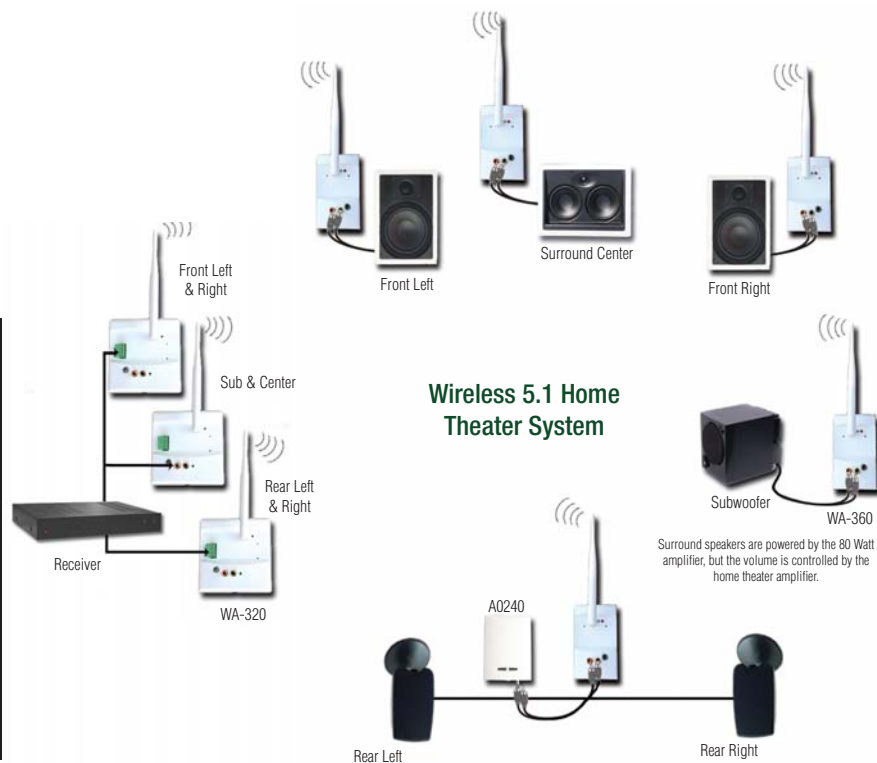

Specifications*

General:

Storage Temperature: -40 to +85° C

Operating Temperature: 0 to +55° C

Transmit and Receive

Input Voltage: 5 VDC @ 250mA

THD+N: 0.7% Max

S/N Ratio: 80db

Audio Latency: 3.8 ms

Operating Frequency: 2400 MHz

Data Rate: 1.152 Mbps

Audio Sampling Rate: 48 kHz

Channels: 8 (user selectable)

Transmit

Transmission Power: 8.5 dB
(9.5dB Max)

Modulation Type: GFSK

Channel Spacing: 9 MHz

Max. Audio Input: 2.6 Vpp

Input Impedance: 20 kOhm

Max. Speaker Level in: 100 watts RMS

Receive

RX Sensitivity: -85 dBm

Image Rejection: 47 dBc

Audio Output Level: 2.6 Vpp

Audio Output Impedance: 16 Ohms

Frequency Response: 20-20kHz +/- 3dB

Adjacent Channel Rejection: >45 dB

*Specifications subject to change

CHANNEL VISION™

www.ChannelVision.com

800.840.0288

714.424.6500

234 Fischer Ave., Costa Mesa, CA 92626 USA

Specifications subject to change without notice.
Channel Vision Technology, Channel Vision Central and ARIA are trademarks of Channel Vision Technology
©Channel Vision Technology 2010