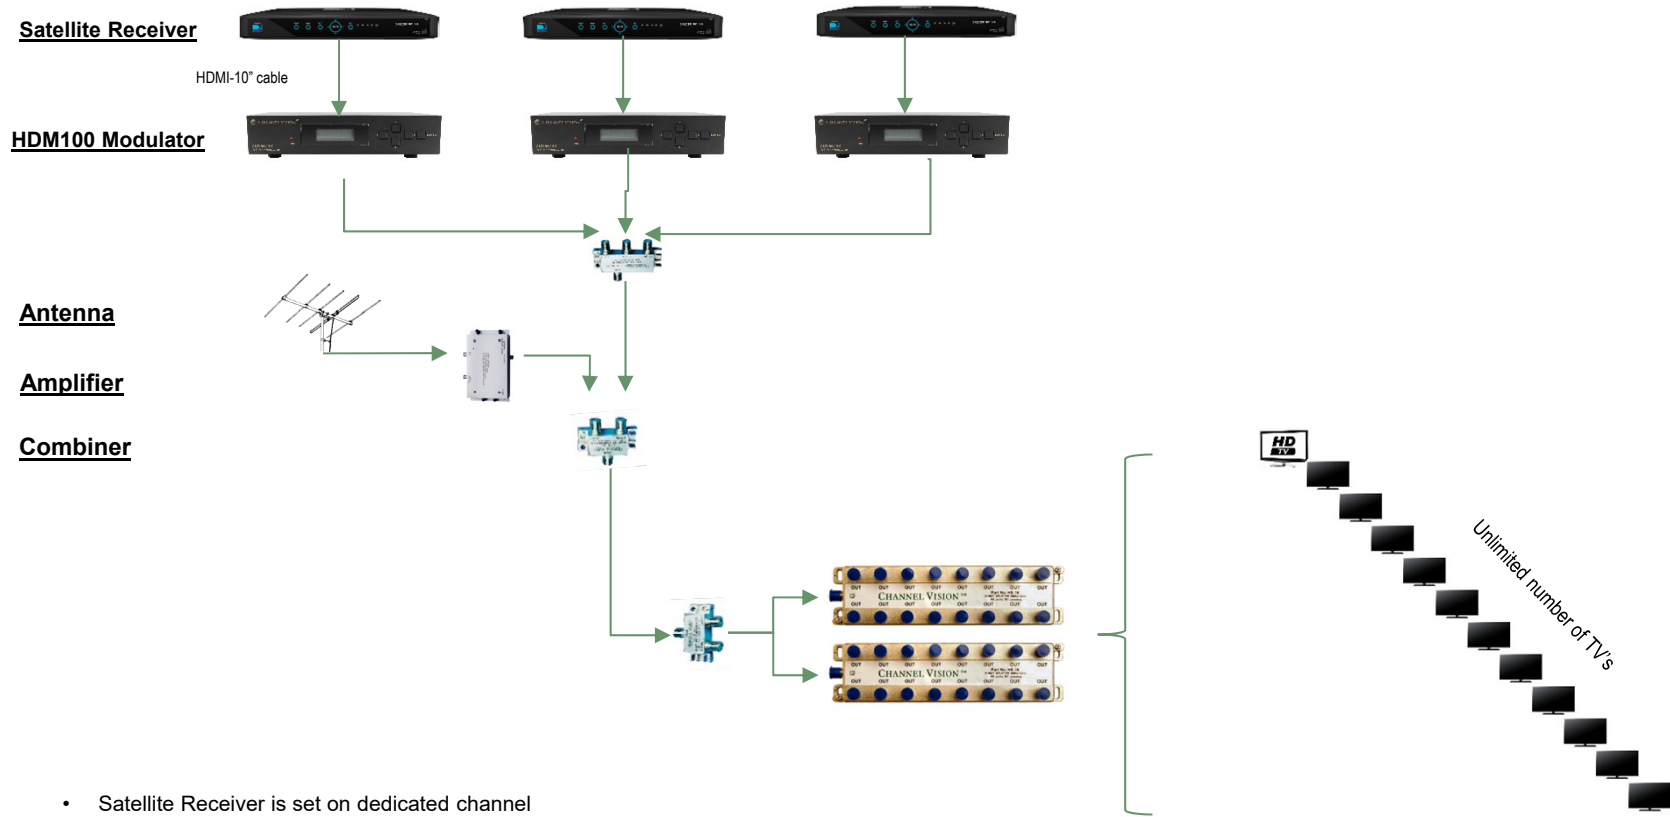

HDMI Modulation with Satellite Receivers and Antenna/Cable TV

- Satellite Receiver is set on dedicated channel IE: ESPN receiver 1, FOX on receiver 2 etc...
- Combine 3 HDMI Modulators together on different modulated channels
- Antenna with amp to balance signal strength
- 32 TV's receive the modulated satellite tv channel with 1080P picture quality
- 1 RG6 coax to each TV